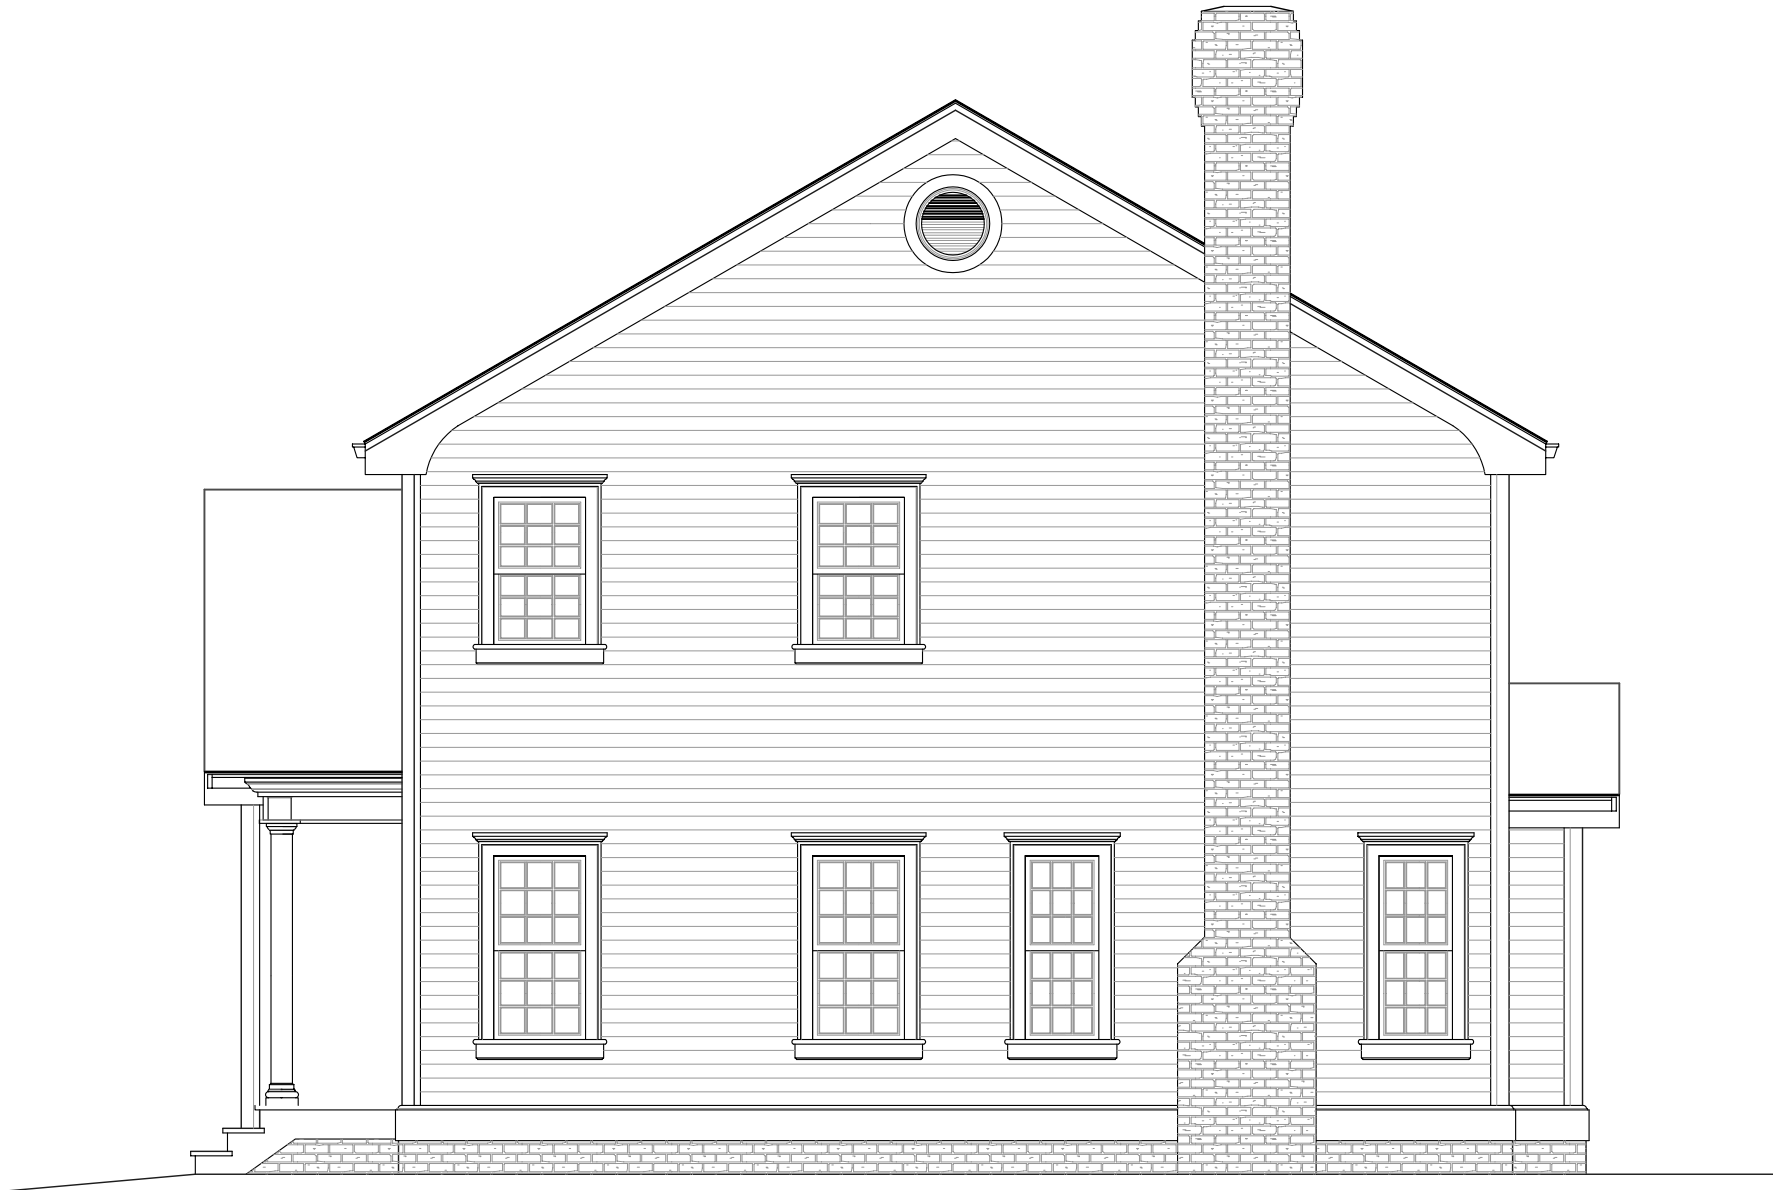

## THE WATERBURY, FRONT ELEVATION

© 2004 GARNETT DESIGN GROUP

SCALE: 1/4 IN. = 1.0 FOOT

# THE WATERBURY, LEFT ELEVATION, FACING

© 2004 GARNETT DESIGN GROUP

SCALE: 1/4 IN. = 1.0 FOOT

# THE WATERBURY, RIGHT ELEVATION, FACING

© 2004 GARNETT DESIGN GROUP

SCALE: 1/4 IN. = 1.0 FOOT

## THE WATERBURY, FIRST FLOOR PLAN