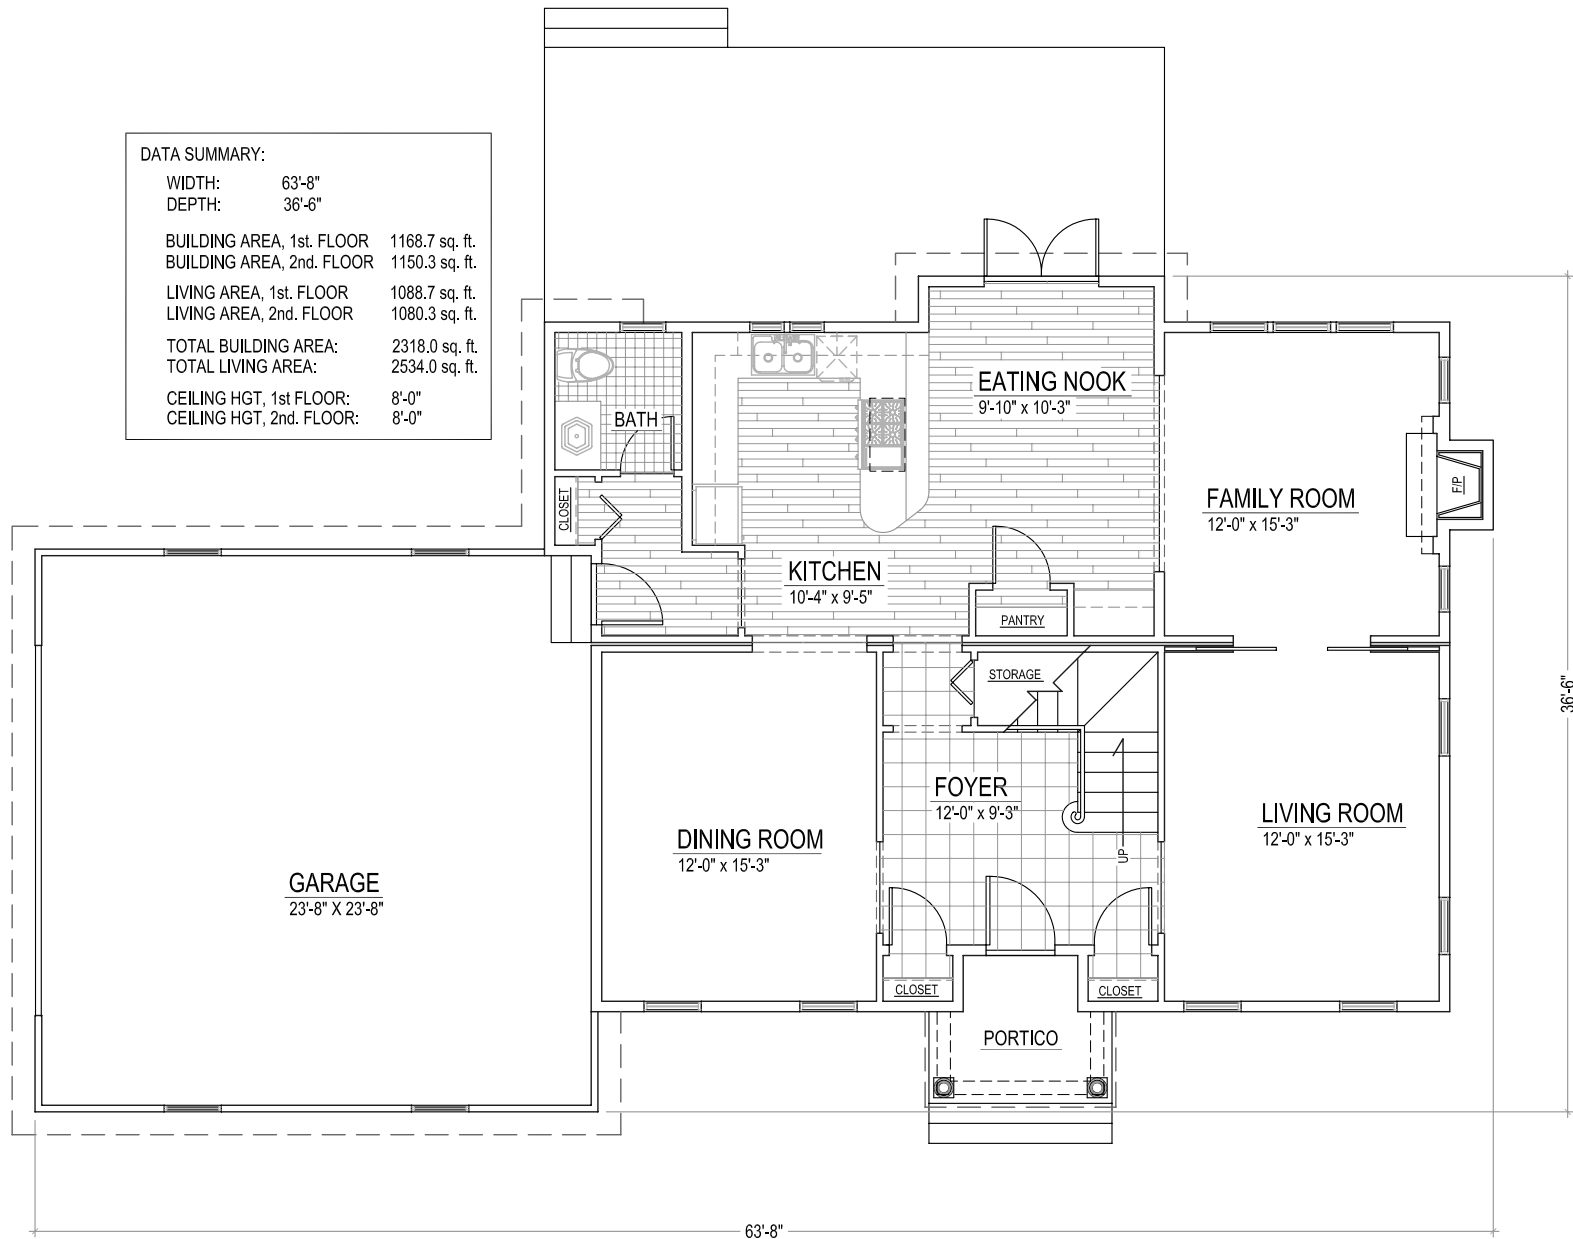

# THE WATERBURY, LEFT ELEVATION, FACING

© 2004 GARNETT DESIGN GROUP

SCALE: 1/4 IN. = 1.0 FOOT

# THE WATERBURY, RIGHT ELEVATION, FACING

© 2004 GARNETT DESIGN GROUP

SCALE: 1/4 IN. = 1.0 FOOT

## THE WATERBURY, FIRST FLOOR PLAN

# THE WATERBURY, SECOND FLOOR PLAN