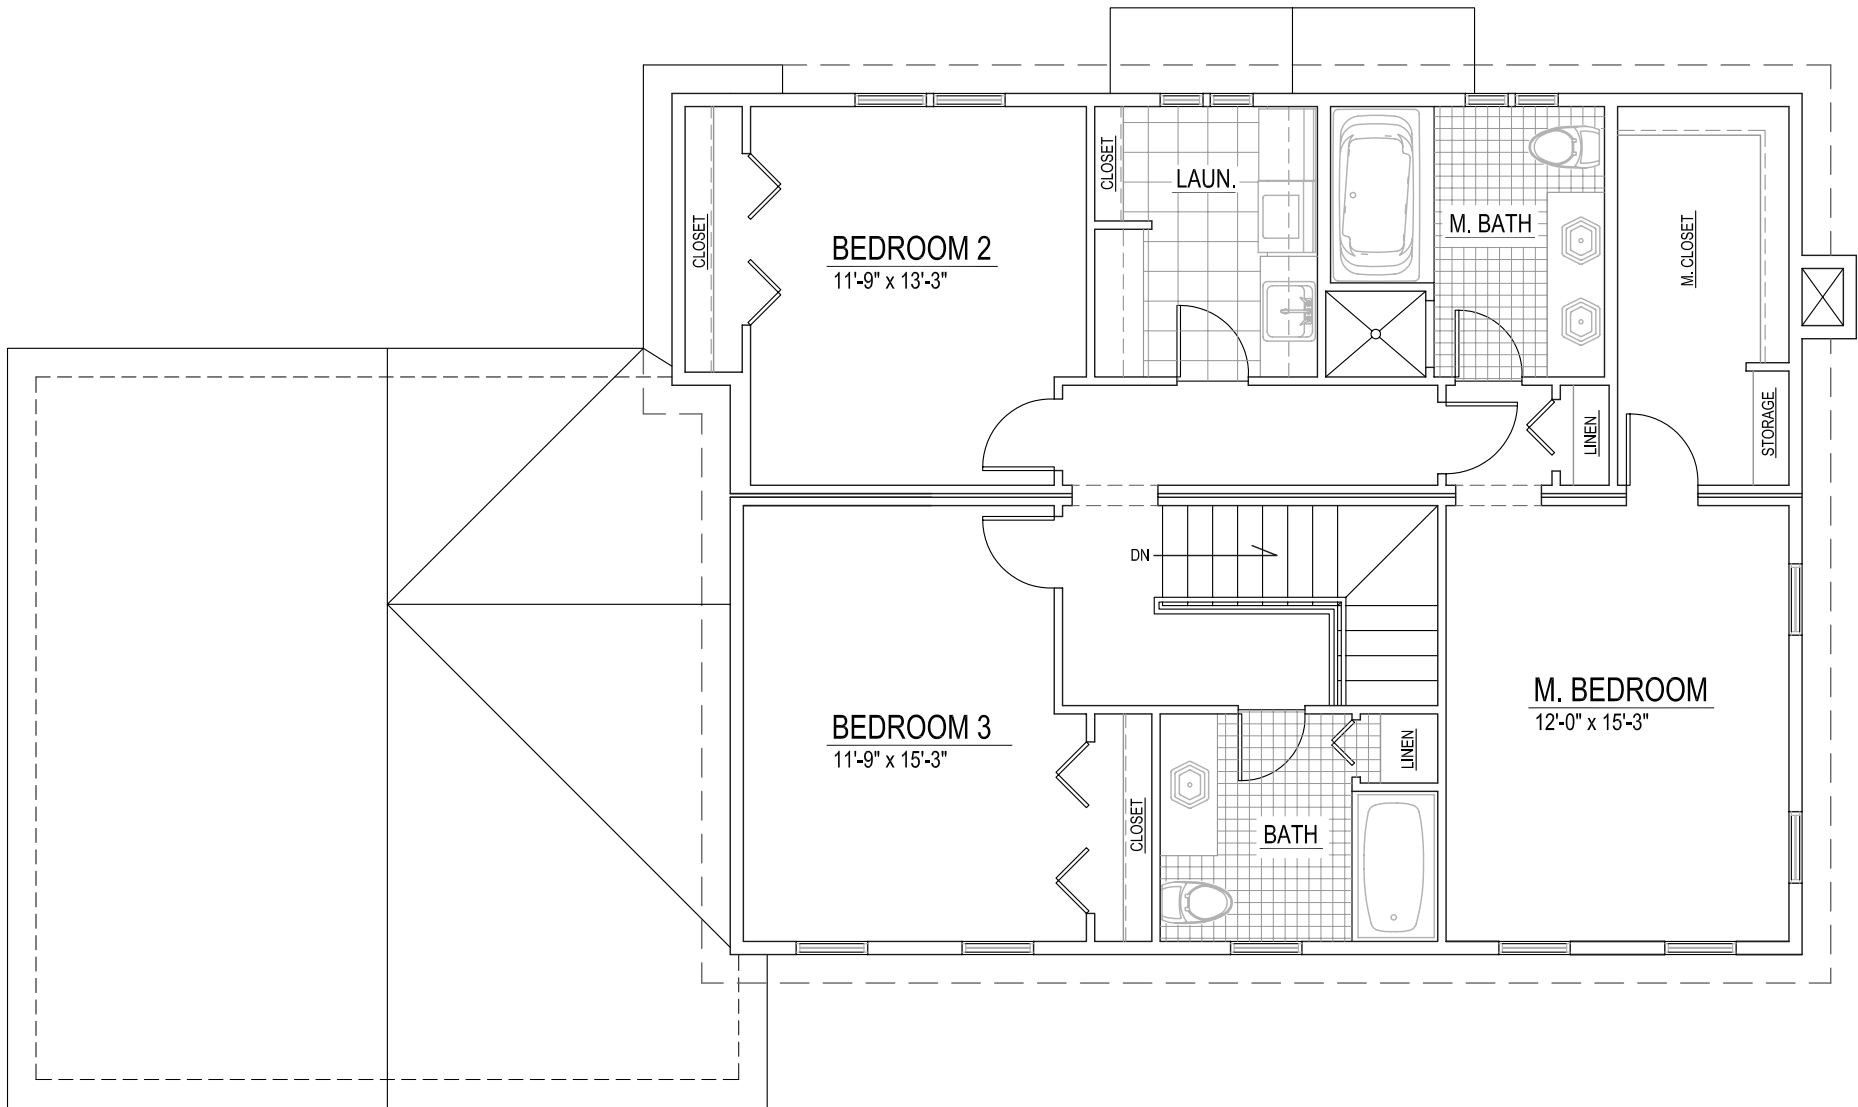

# THE WATERBURY, LEFT ELEVATION, FACING

© 2004 GARNETT DESIGN GROUP

SCALE: 1/4 IN. = 1.0 FOOT

# THE WATERBURY, RIGHT ELEVATION, FACING

© 2004 GARNETT DESIGN GROUP

SCALE: 1/4 IN. = 1.0 FOOT

## THE WATERBURY, FIRST FLOOR PLAN

# THE WATERBURY, SECOND FLOOR PLAN