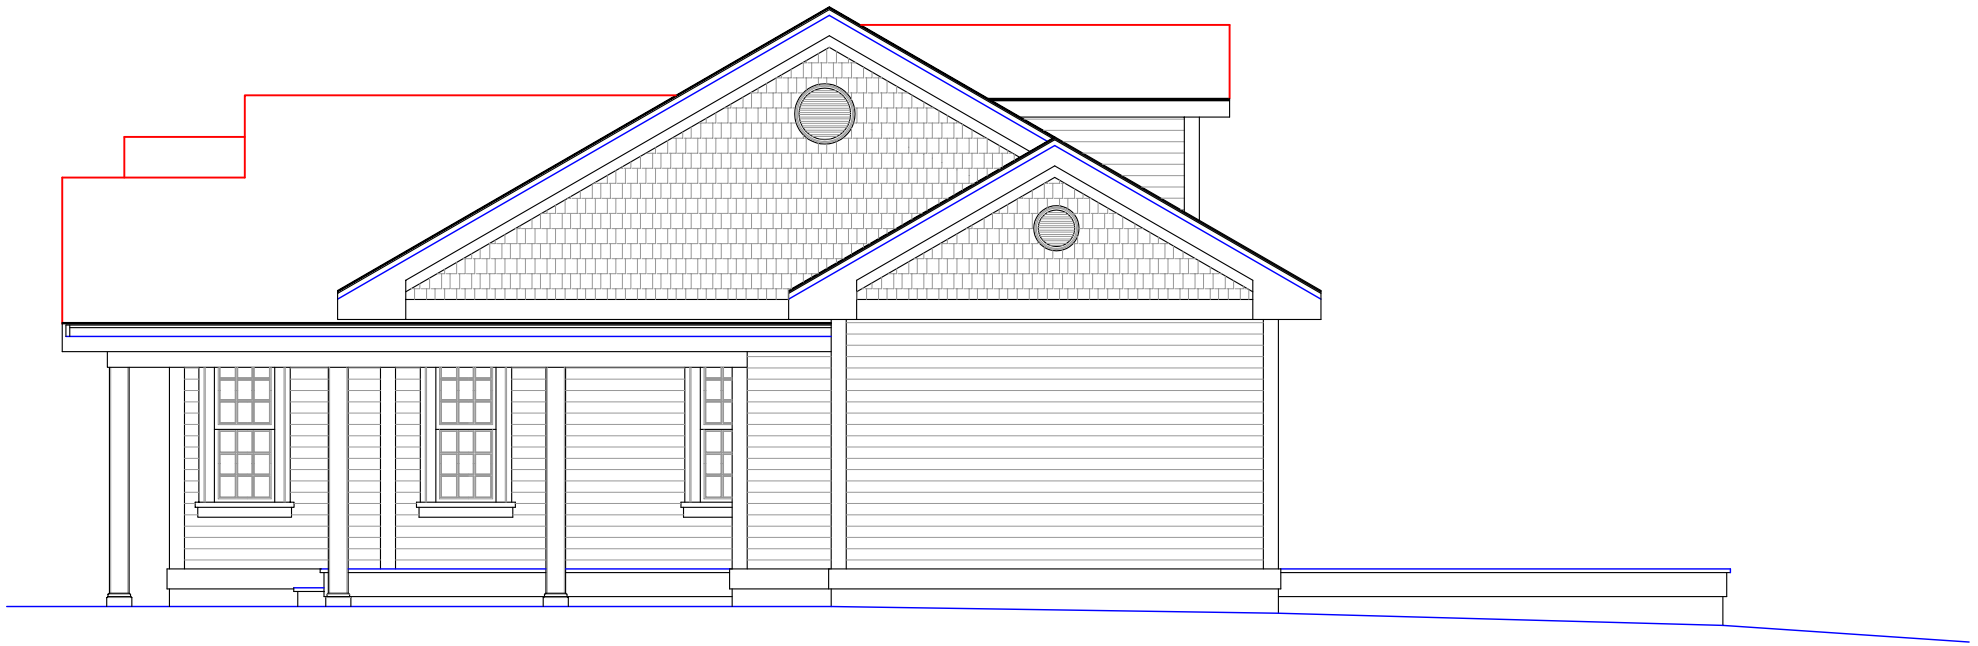

STOCKTON 1, FRONT ELEVATION

© 2004 GARNETT DESIGN GROUP

SCALE: 1/4 IN. = 10 FOOT

STOCKTON 1, LEFT ELEVATION, FACING

© 2004 GARNETT DESIGN GROUP

SCALE: 1/4 IN. = 1.0 FOOT

STOCKTON 1, REAR ELEVATION

© 2004 GARNETT DESIGN GROUP

SCALE: 1/4 IN. = 1.0 FOOT

STOCKTON 1, RIGHT ELEVATION, FACING

© 2004 GARNETT DESIGN GROUP

SCALE: 1/4 IN. = 1.0 FOOT