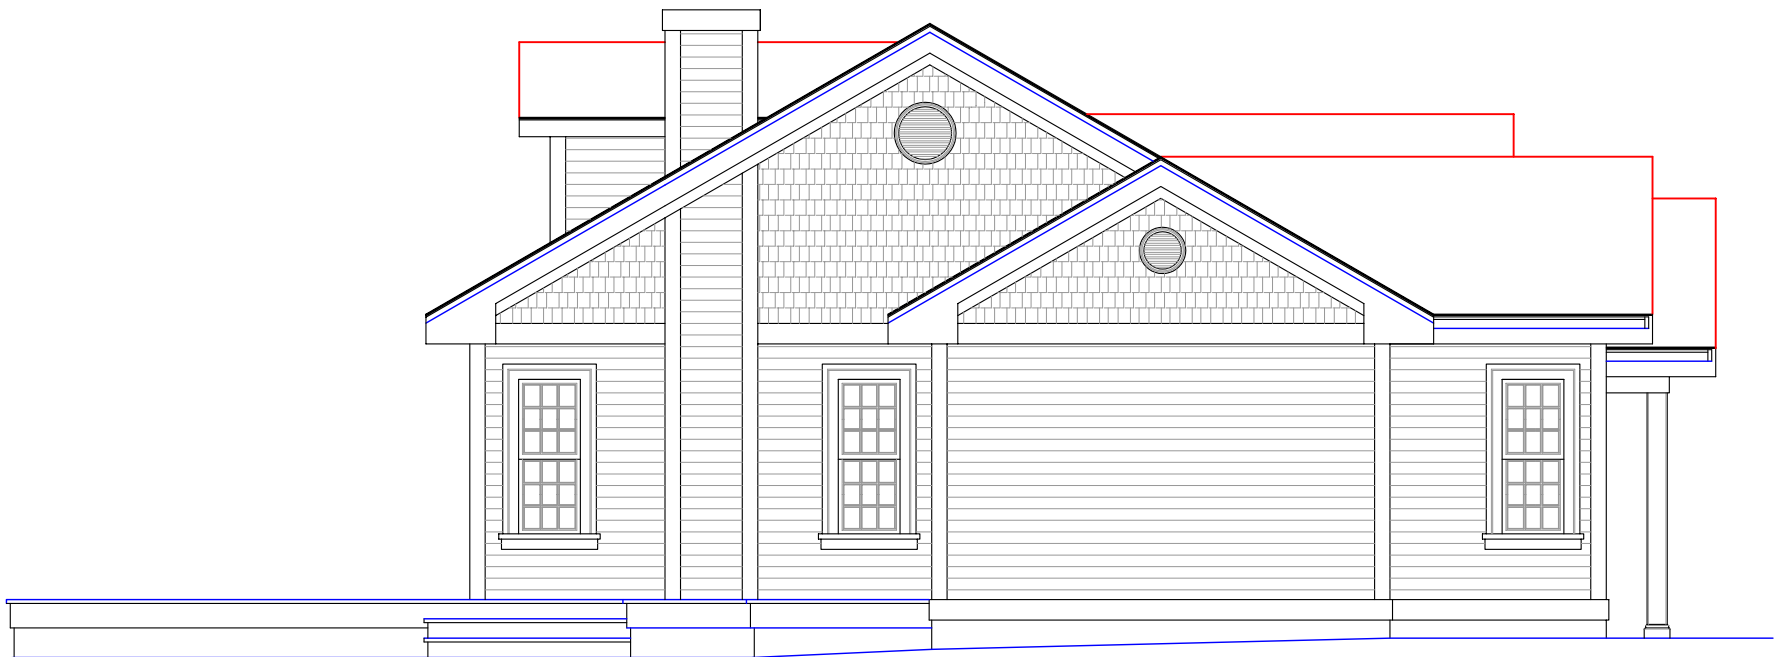

STOCKTON 1, FRONT ELEVATION

© 2004 GARNETT DESIGN GROUP

SCALE: 1/4 IN. = 10 FOOT

STOCKTON 1, LEFT ELEVATION, FACING

© 2004 GARNETT DESIGN GROUP

SCALE: 1/4 IN. = 1.0 FOOT

STOCKTON 1, REAR ELEVATION

© 2004 GARNETT DESIGN GROUP

SCALE: 1/4 IN. = 1.0 FOOT

STOCKTON 1, RIGHT ELEVATION, FACING

© 2004 GARNETT DESIGN GROUP

SCALE: 1/4 IN. = 1.0 FOOT