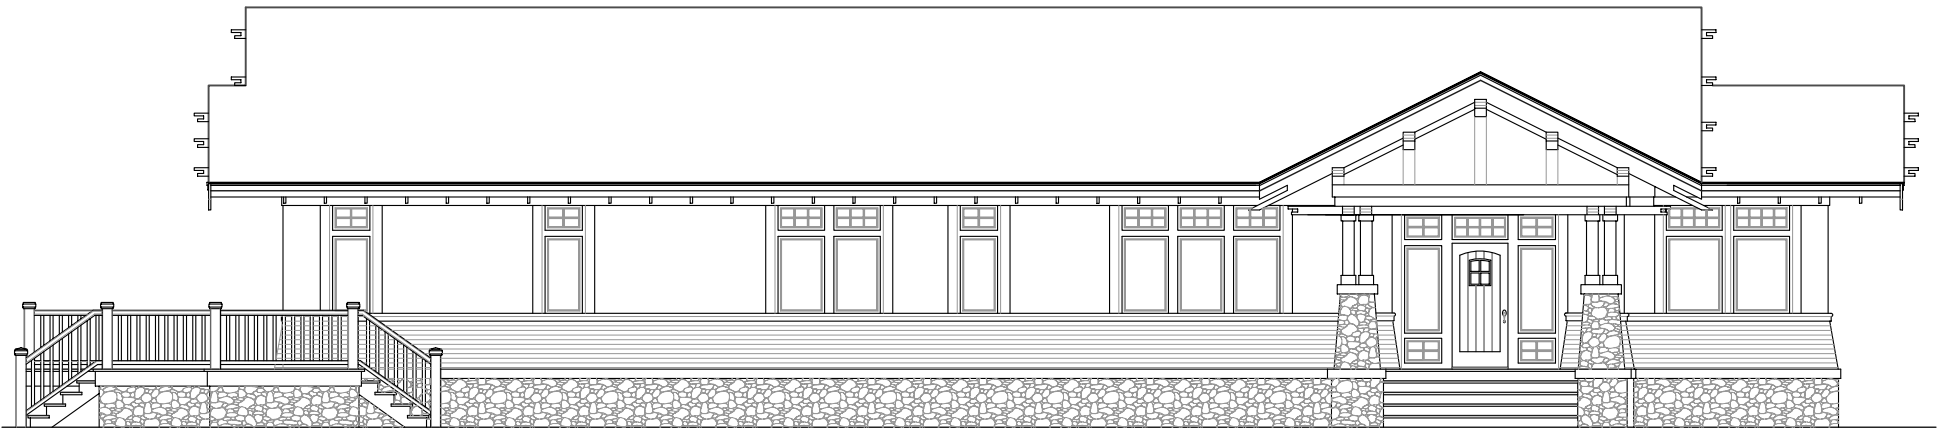

# THE PASADENA, FRONT ELEVATION

© 2005 GARNETT DESIGN GROUP

SCALE: 1/4 IN. = 1.0 FOOT

## THE PASADENA, REAR ELEVATION

© 2005 GARNETT DESIGN GROUP

SCALE: 1/4 IN. = 1.0 FOOT

THE PASADENA, RIGHT ELEVATION, FACING

© 2005 GARNETT DESIGN GROUP

SCALE: 1/4 IN. = 1'0" FOOT

THE PASADENA, LEFT ELEVATION, FACING

© 2005 GARNETT DESIGN GROUP

SCALE: 1/4 IN. = 10 FOOT

# THE PASADENA, FIRST FLOOR PLAN