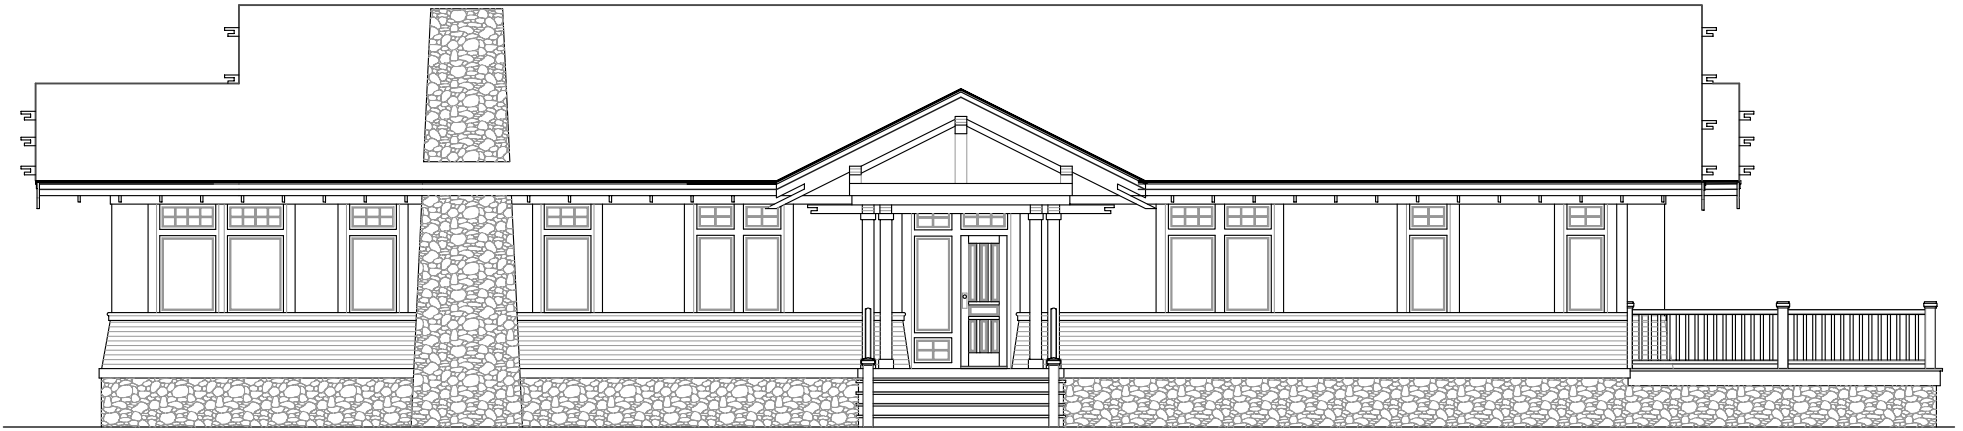

# THE PASADENA, FRONT ELEVATION

© 2005 GARNETT DESIGN GROUP

SCALE: 1/4 IN. = 1.0 FOOT

## THE PASADENA, REAR ELEVATION

© 2005 GARNETT DESIGN GROUP

SCALE: 1/4 IN. = 1.0 FOOT

THE PASADENA, RIGHT ELEVATION, FACING

© 2005 GARNETT DESIGN GROUP

SCALE: 1/4 IN. = 1'0" FOOT

THE PASADENA, LEFT ELEVATION, FACING

© 2005 GARNETT DESIGN GROUP

SCALE: 1/4 IN. = 10 FOOT

# THE PASADENA, FIRST FLOOR PLAN