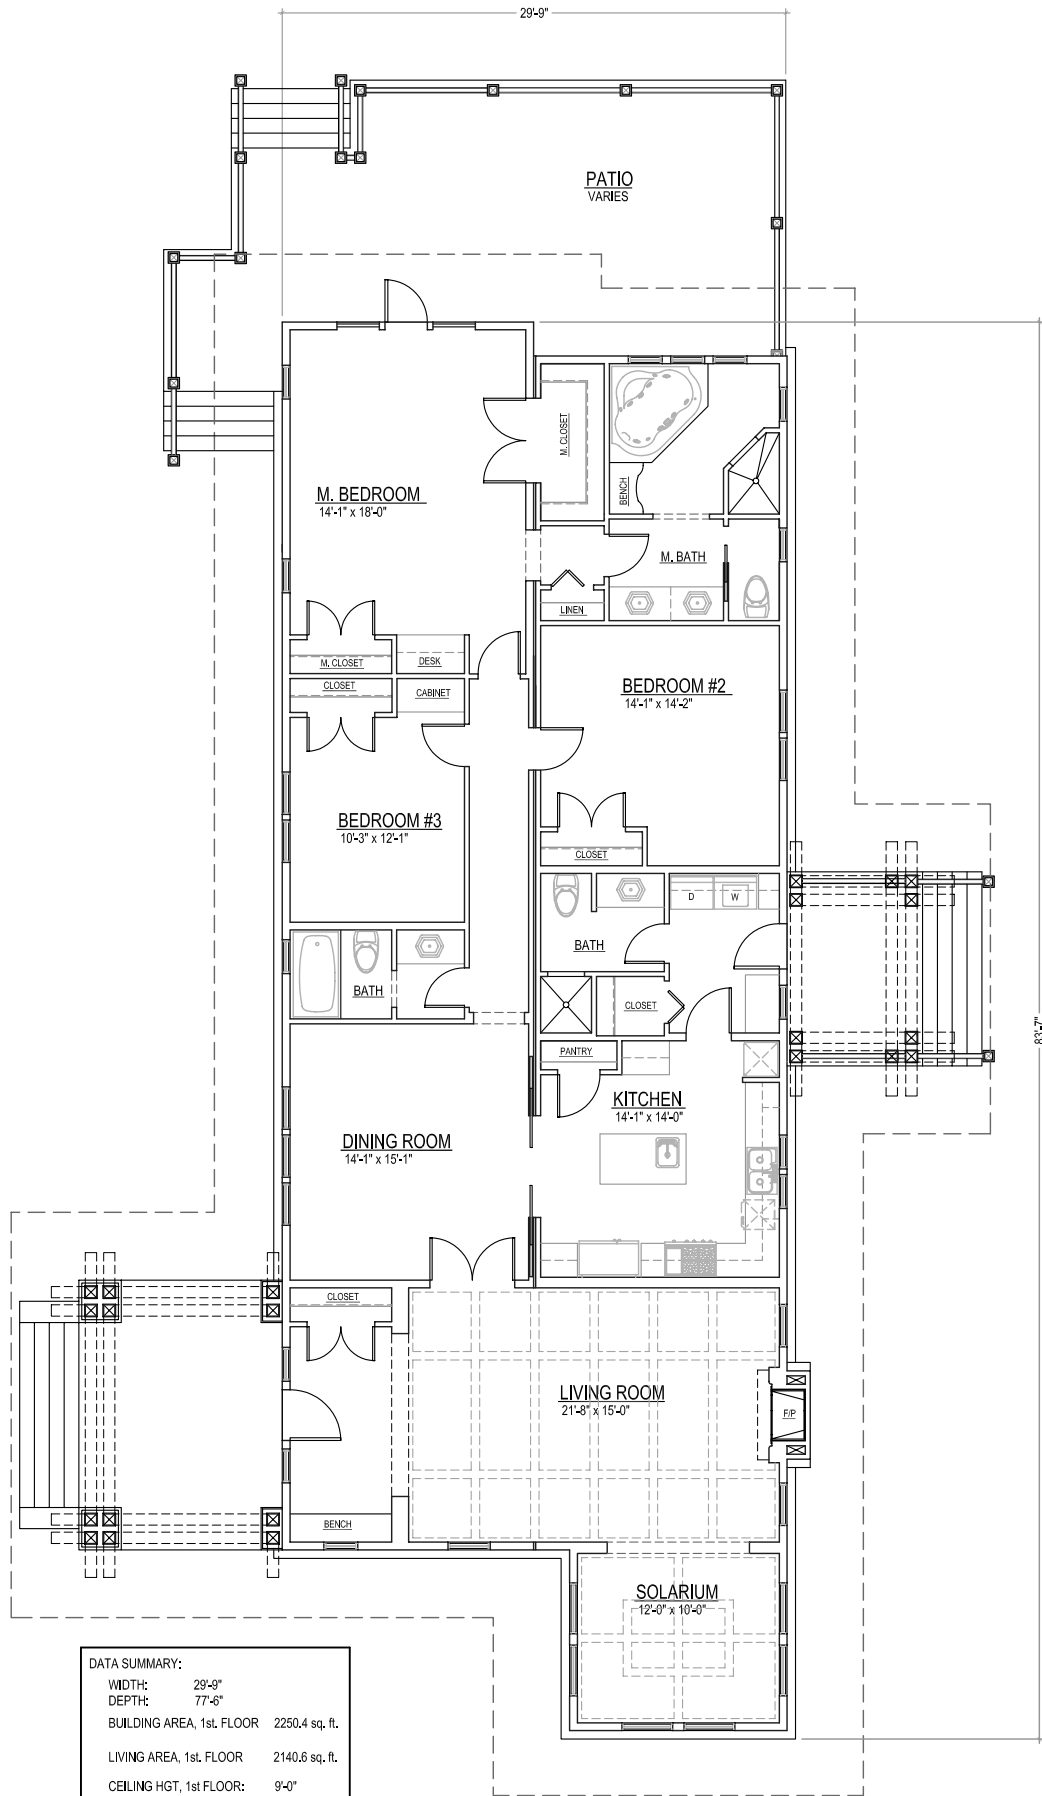

# THE PASADENA, FRONT ELEVATION

© 2005 GARNETT DESIGN GROUP

SCALE: 1/4 IN. = 1.0 FOOT

## THE PASADENA, REAR ELEVATION

© 2005 GARNETT DESIGN GROUP

SCALE: 1/4 IN. = 1.0 FOOT

THE PASADENA, RIGHT ELEVATION, FACING

© 2005 GARNETT DESIGN GROUP

SCALE: 1/4 IN. = 1'0" FOOT

THE PASADENA, LEFT ELEVATION, FACING

© 2005 GARNETT DESIGN GROUP

SCALE: 1/4 IN. = 10 FOOT

# THE PASADENA, FIRST FLOOR PLAN