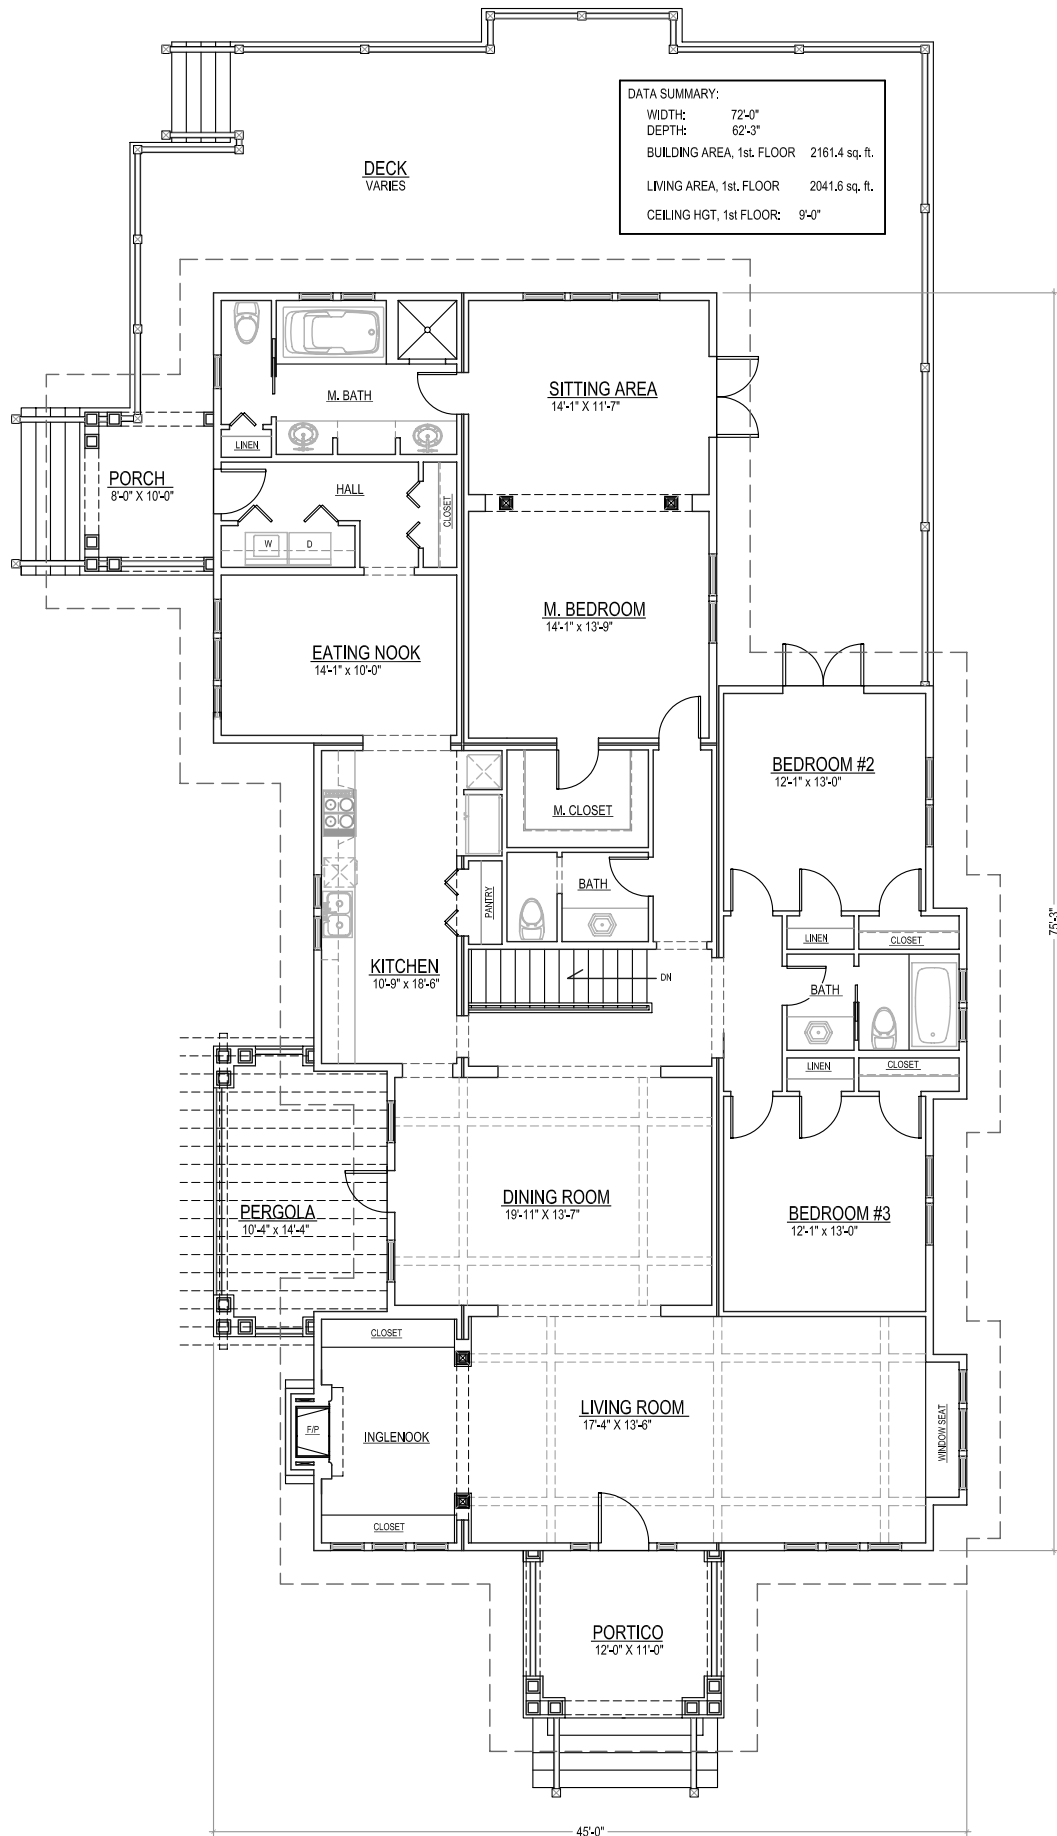

## THE MORADA, REAR ELEVATION

© 2004 GARNETT DESIGN GROUP

SCALE: 1/4 IN. = 1.0 FOOT

# THE MORADA, FRONT ELEVATION

© 2004 GARNETT DESIGN GROUP

SCALE: 1/4 IN. = 1.0 FOOT

THE MORADA, RIGHT ELEVATION, FACING

© 2004 GARNETT DESIGN GROUP

SCALE: 1/4 IN. = 10 FOOT

THE MORADA, FLOOR PLAN