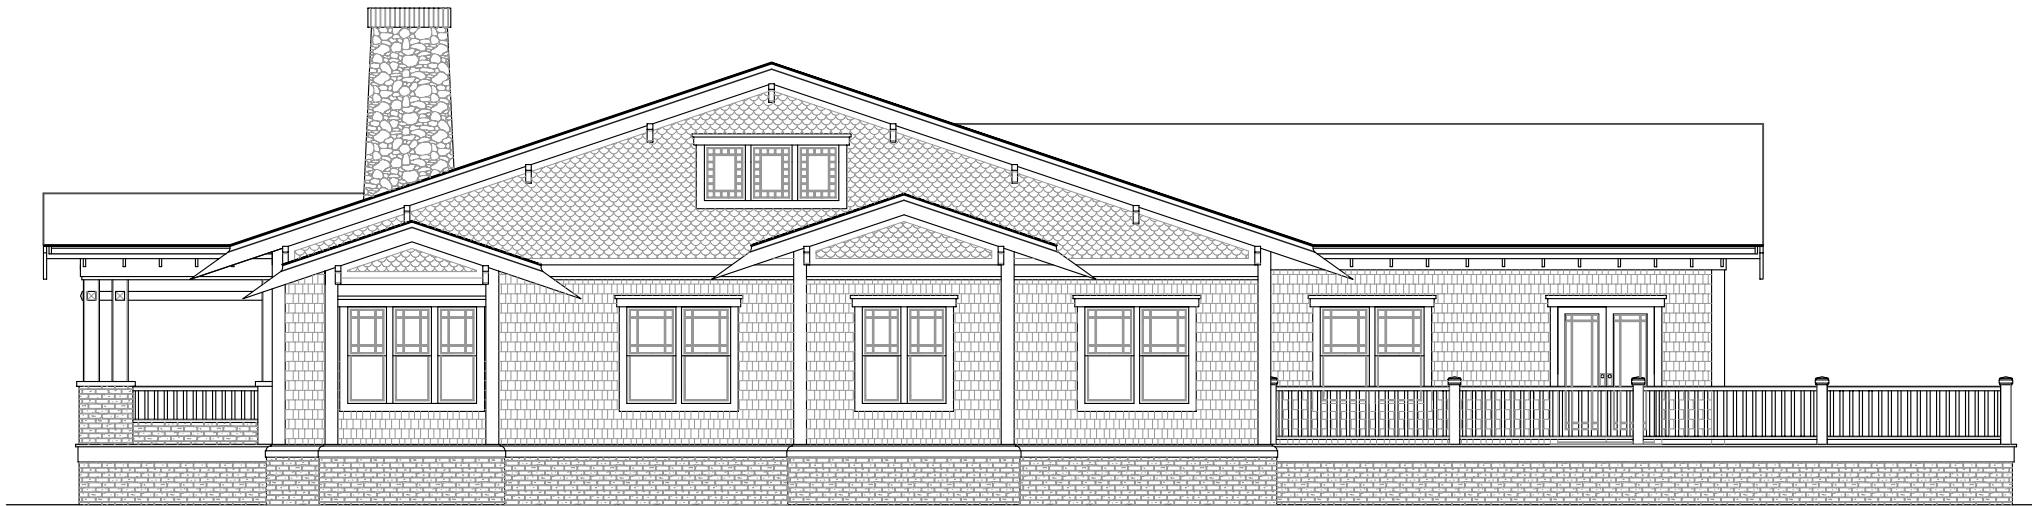

## THE MORADA, REAR ELEVATION

© 2004 GARNETT DESIGN GROUP

SCALE: 1/4 IN. = 1.0 FOOT

# THE MORADA, FRONT ELEVATION

© 2004 GARNETT DESIGN GROUP

SCALE: 1/4 IN. = 1.0 FOOT

THE MORADA, RIGHT ELEVATION, FACING

© 2004 GARNETT DESIGN GROUP

SCALE: 1/4 IN. = 10 FOOT

THE MORADA, FLOOR PLAN