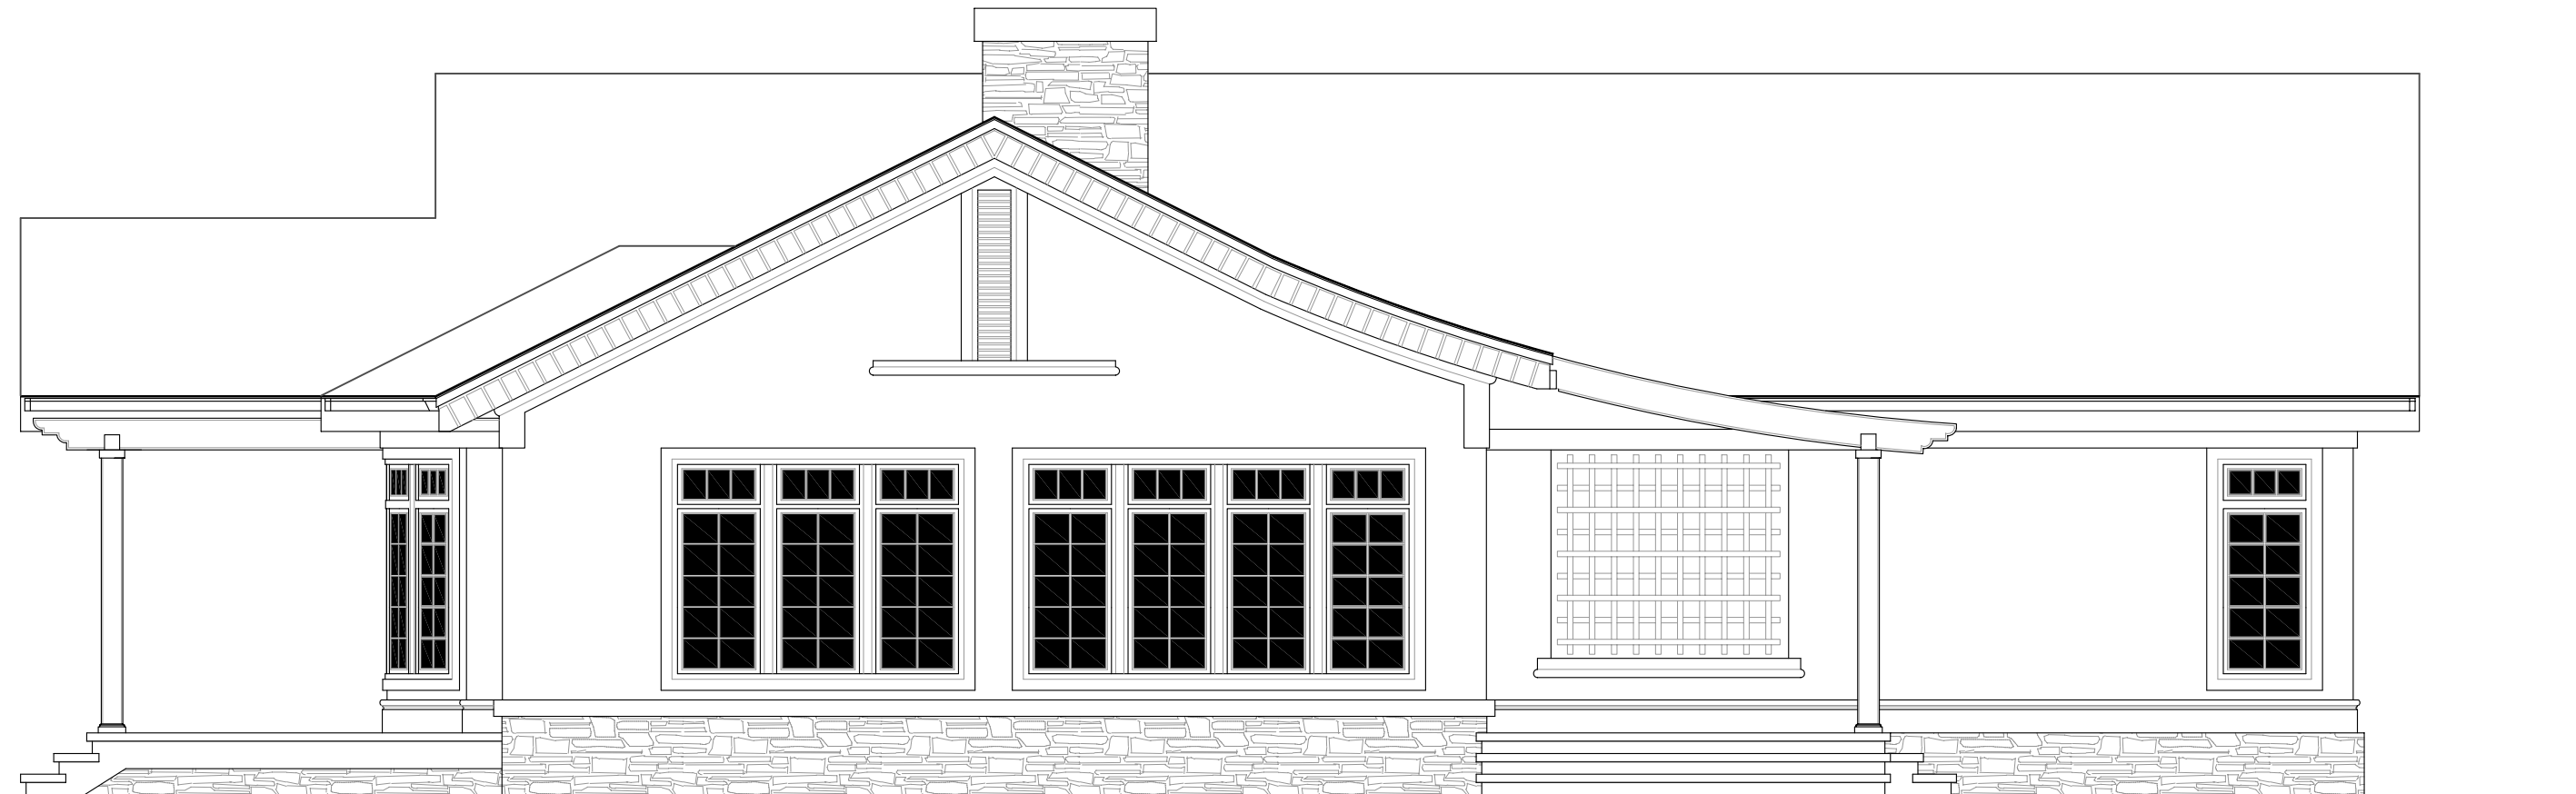

KAILUA, FIRST FLOOR PLAN

KAILUA, FRONT ELEVATION

© 2006 GARNETT DESIGN GROUP

SCALE: 1/4 IN. = 1.0 FOOT

KAILUA, REAR ELEVATION

© 2006 GARNETT DESIGN GROUP

SCALE: 1/4 IN. = 1.0 FOOT

KAILUA, RIGHT ELEVATION, FACING

© 2006 GARNETT DESIGN GROUP

SCALE: 1/4 IN. = 1.0 FOOT

KAILUA, LEFT ELEVATION, FACING

© 2006 GARNETT DESIGN GROUP

SCALE: 1/4 IN. = 1.0 FOOT