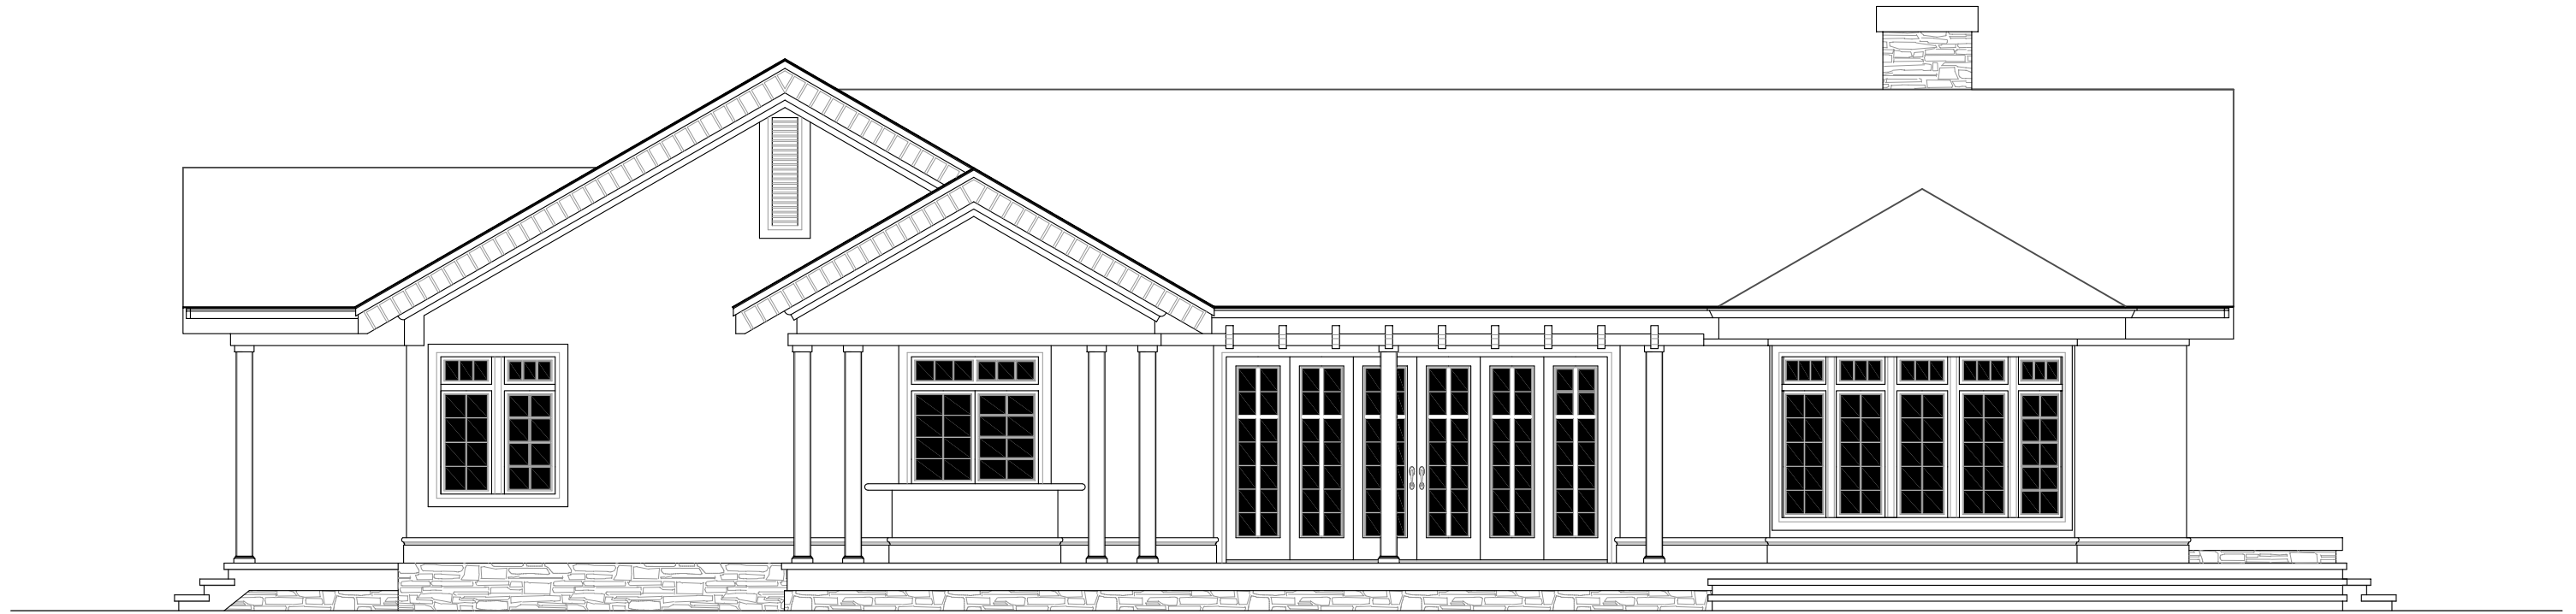

KAILUA, FIRST FLOOR PLAN

KAILUA, FRONT ELEVATION

© 2006 GARNETT DESIGN GROUP

SCALE: 1/4 IN. = 1.0 FOOT

KAILUA, REAR ELEVATION

© 2006 GARNETT DESIGN GROUP

SCALE: 1/4 IN. = 1.0 FOOT

KAILUA, RIGHT ELEVATION, FACING

© 2006 GARNETT DESIGN GROUP

SCALE: 1/4 IN. = 1.0 FOOT

KAILUA, LEFT ELEVATION, FACING

© 2006 GARNETT DESIGN GROUP

SCALE: 1/4 IN. = 1.0 FOOT