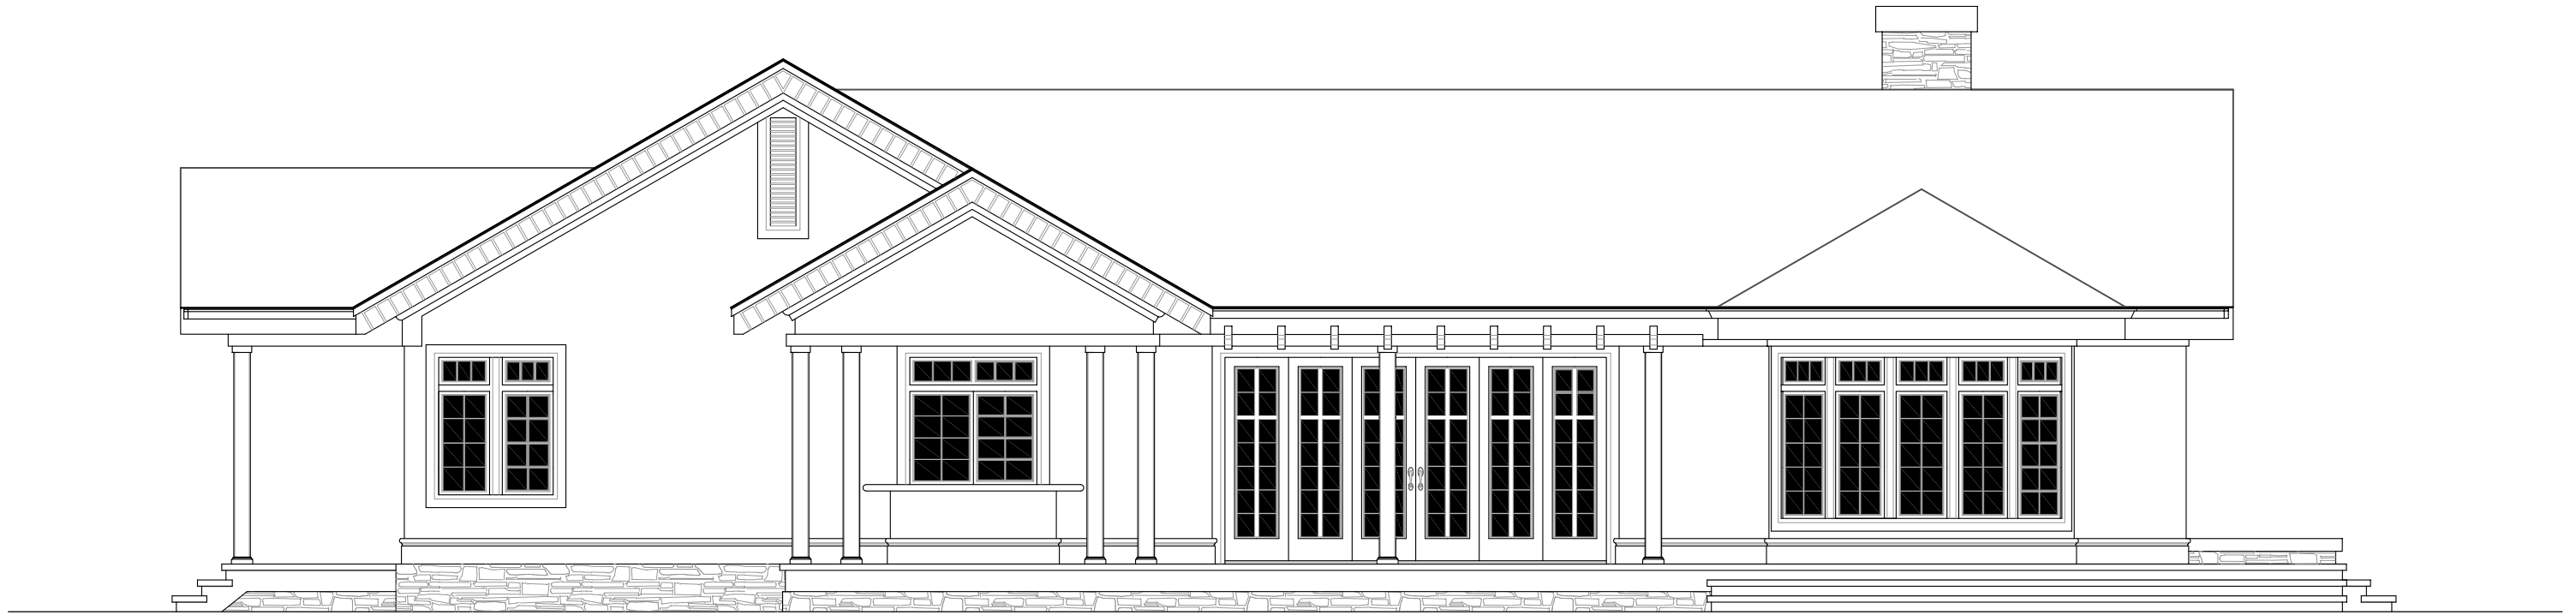

# KAILUA, FIRST FLOOR PLAN

# KAILUA, FRONT ELEVATION

© 2006 GARNETT DESIGN GROUP

SCALE: 1/4 IN. = 1.0 FOOT

# KAILUA, RIGHT ELEVATION, FACING

© 2006 GARNETT DESIGN GROUP

SCALE: 1/4 IN. = 1.0 FOOT

# KAILUA, LEFT ELEVATION, FACING

© 2006 GARNETT DESIGN GROUP

SCALE: 1/4 IN. = 1.0 FOOT