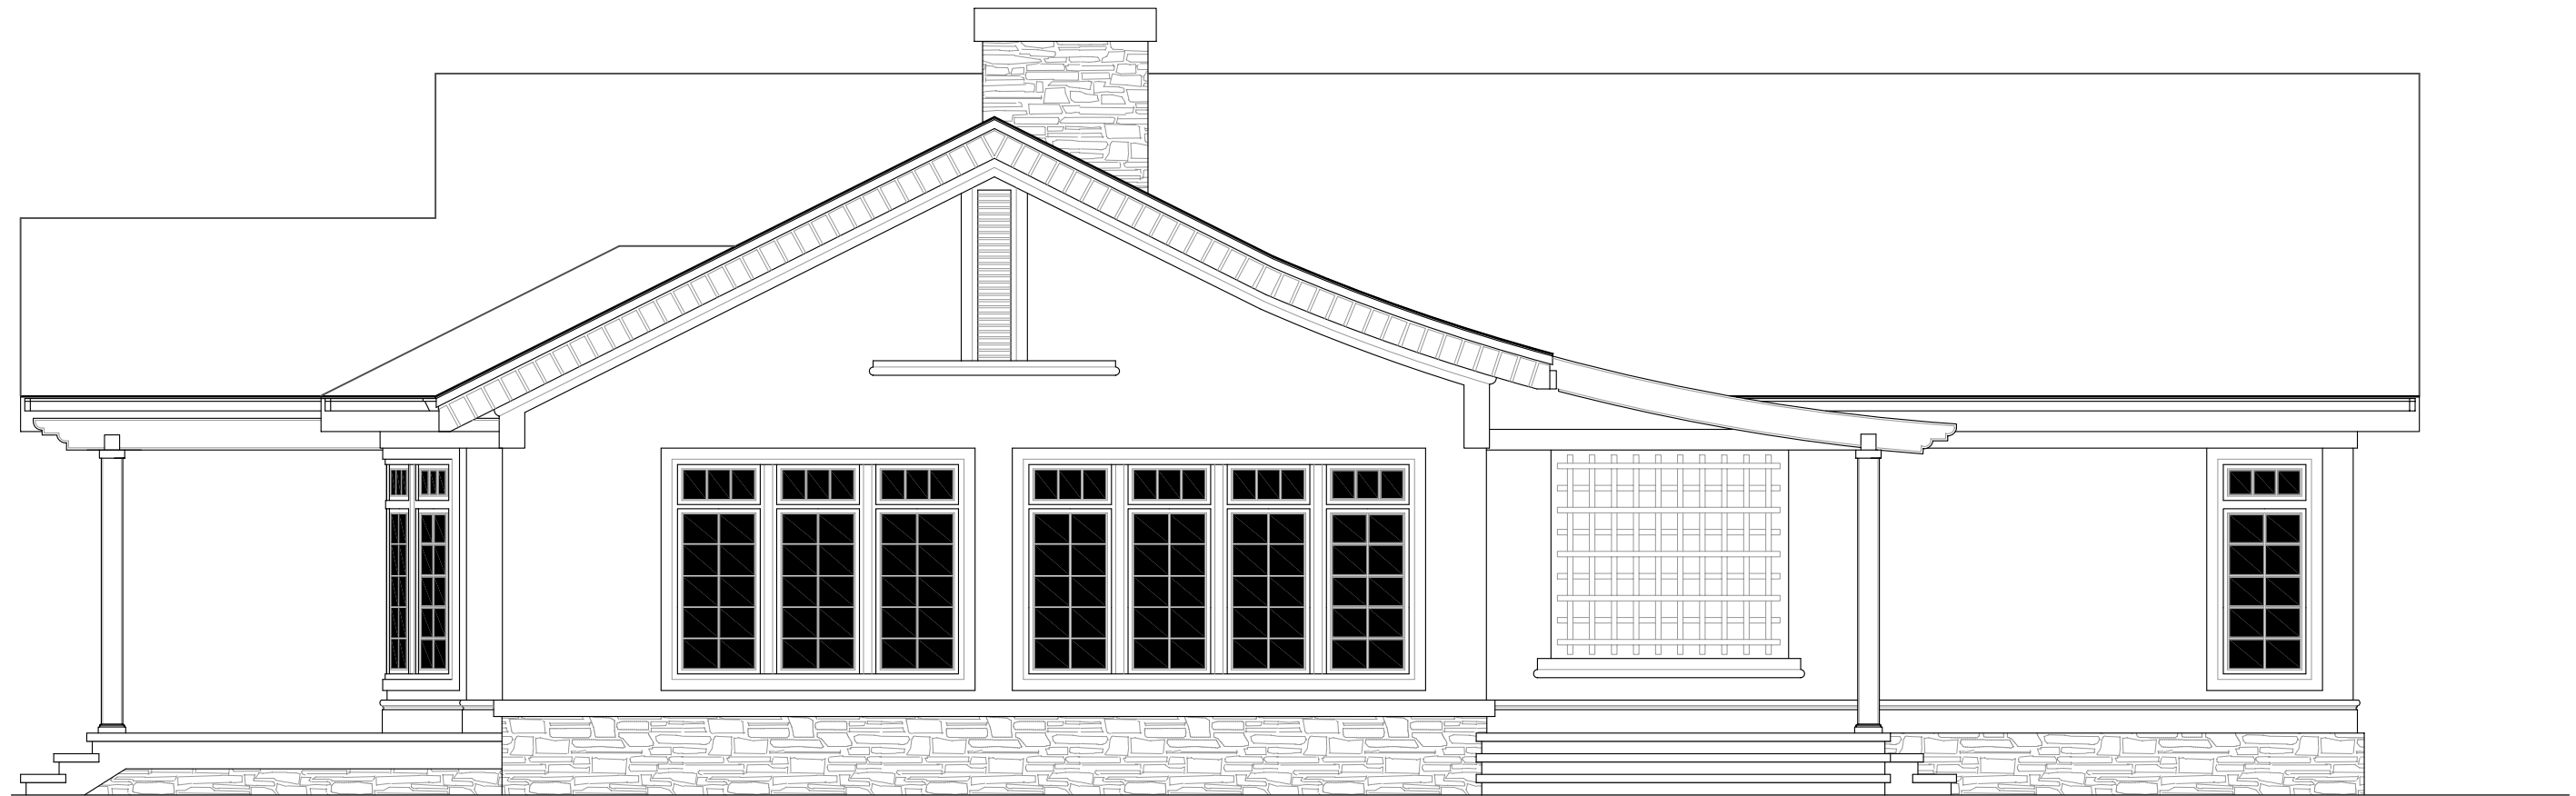

# KAILUA, FRONT ELEVATION

© 2006 GARNETT DESIGN GROUP

SCALE: 1/4 IN. = 1.0 FOOT

## KAILUA, REAR ELEVATION

© 2006 GARNETT DESIGN GROUP

SCALE: 1/4 IN. = 1.0 FOOT

# KAILUA, RIGHT ELEVATION, FACING

© 2006 GARNETT DESIGN GROUP

SCALE: 1/4 IN. = 1.0 FOOT

# KAILUA, LEFT ELEVATION, FACING

© 2006 GARNETT DESIGN GROUP

SCALE: 1/4 IN. = 1.0 FOOT