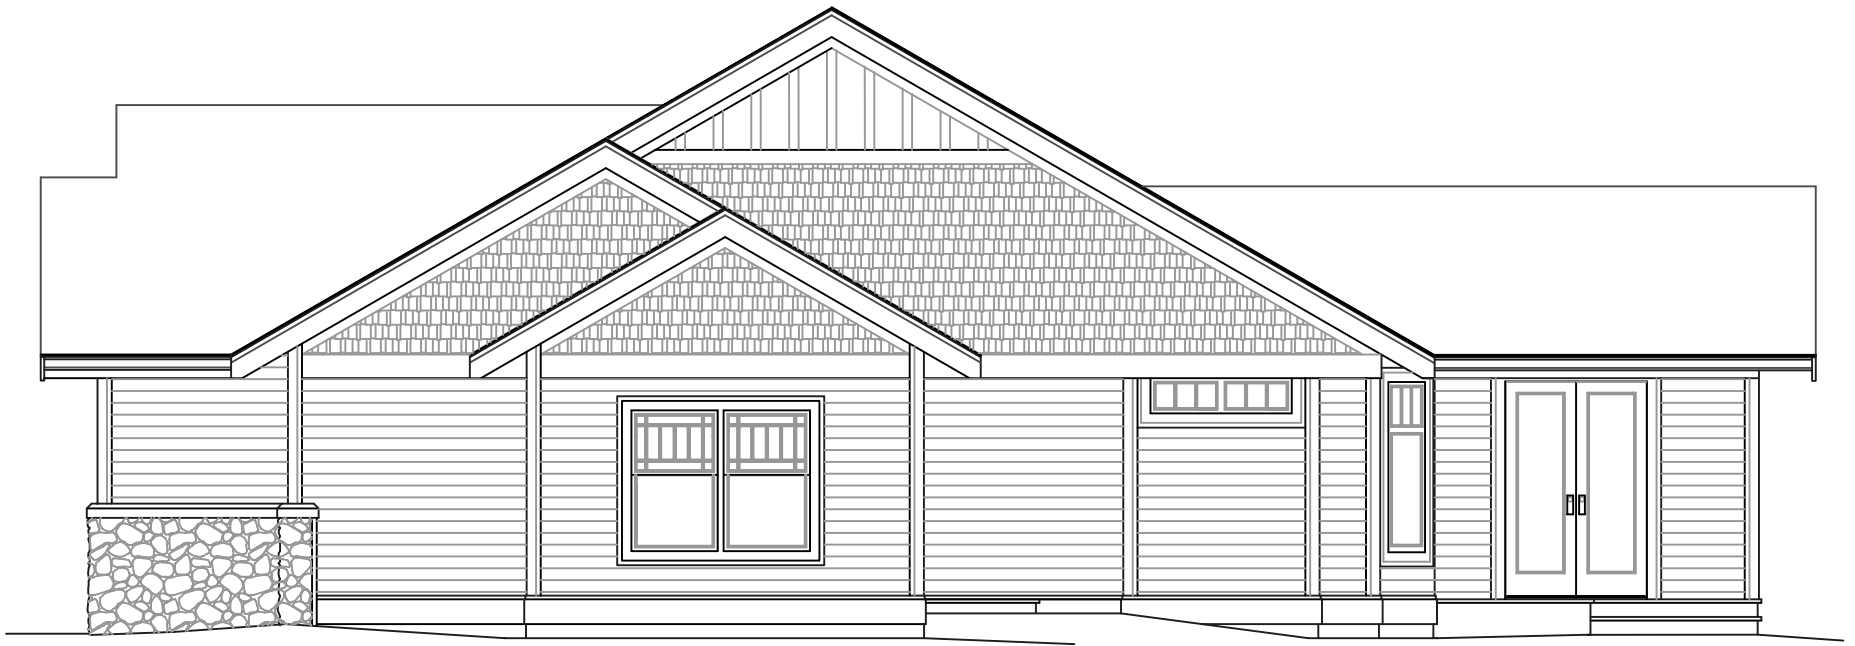

HAVEN, FRONT ELEVATION

© 2004 GARNETT DESIGN GROUP

SCALE: 1/4 IN. = 1.0 FOOT

HAVEN, REAR ELEVATION

© 2004 GARNETT DESIGN GROUP

SCALE: 1/4 IN. = 1.0 FOOT

HAVEN, RIGHT ELEVATION, FACING

© 2004 GARNETT DESIGN GROUP

SCALE: 1/4 IN. = 1.0 FOOT

HAVEN, LEFT SIDE, FACING

© 2004 GARNETT DESIGN GROUP

SCALE: 1/4 IN. = 1.0 FOOT