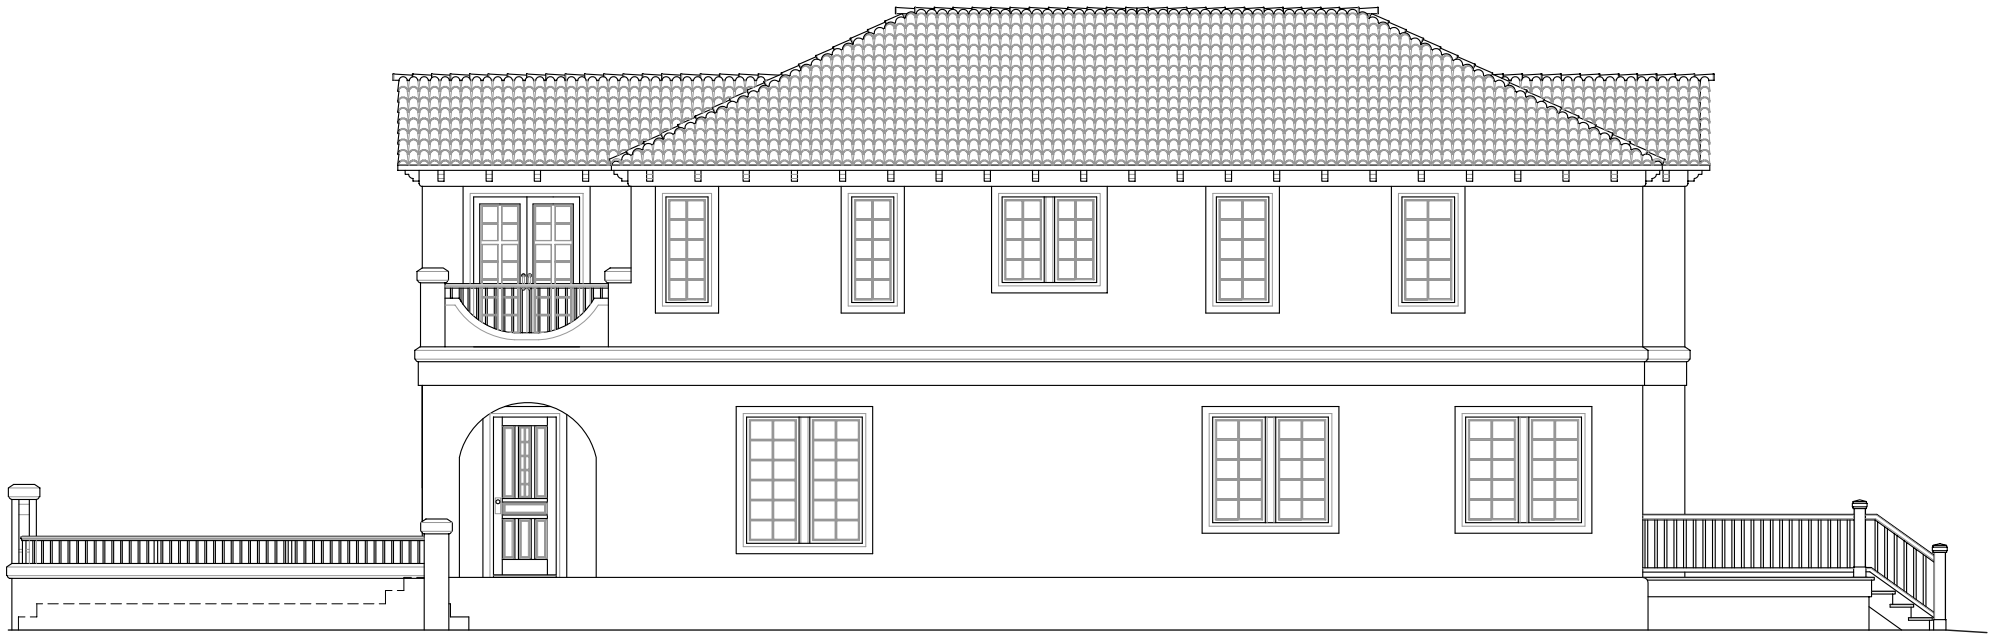

FIORENZA, FRONT ELEVATION

© 2005 GARNETT DESIGN GROUP

SCALE: 1/4 IN. = 1.0 FOOT

FIORENZA, LEFT ELEVATION, FACING

© 2005 GARNETT DESIGN GROUP

SCALE: 1/4 IN. = 10 FOOT

FIORENZA, REAR ELEVATION

© 2005 GARNETT DESIGN GROUP

SCALE: 1/4 IN. = 1.0 FOOT

FIORENZA, RIGHT ELEVATION, FACING

© 2005 GARNETT DESIGN GROUP

SCALE: 1/4 IN. = 1.0 FOOT

FIORENZA, FIRST FLOOR PLAN

FIORENZA, SECOND FLOOR PLAN