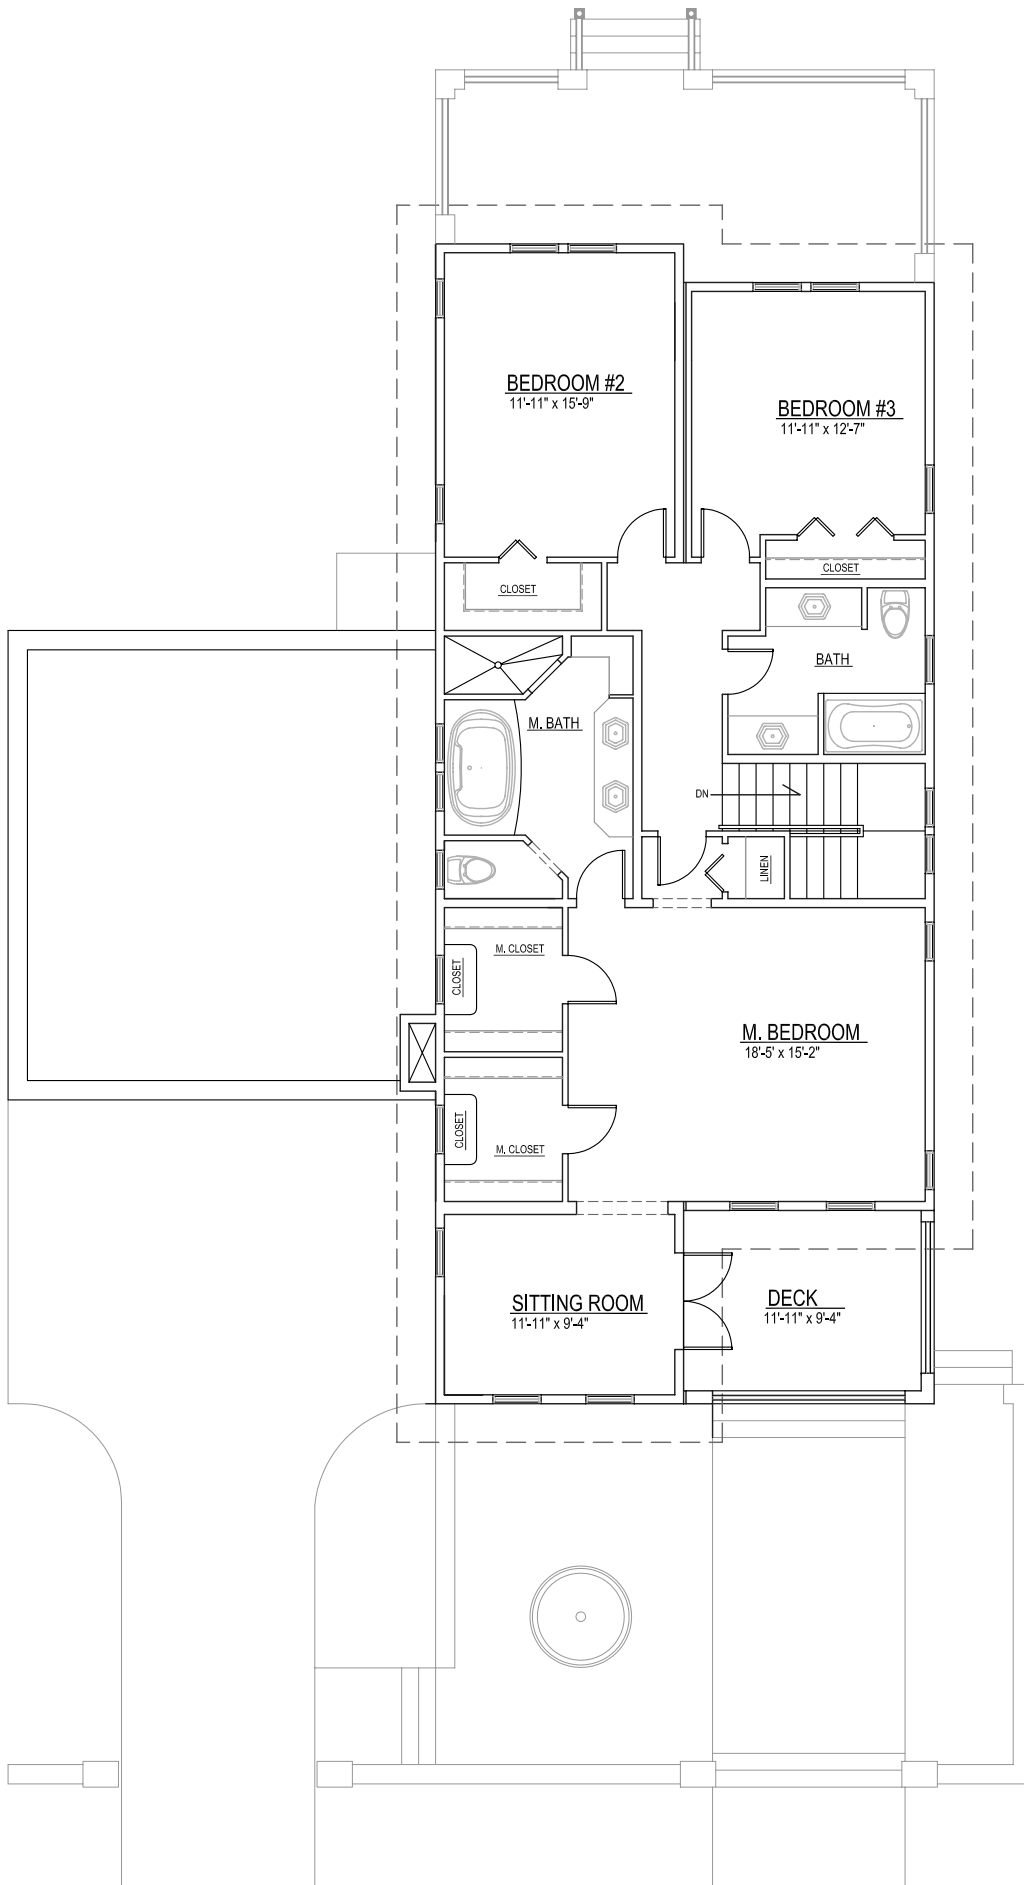

FIORENZA, FRONT ELEVATION

© 2005 GARNETT DESIGN GROUP

SCALE: 1/4 IN. = 1.0 FOOT

FIORENZA, LEFT ELEVATION, FACING

© 2005 GARNETT DESIGN GROUP

SCALE: 1/4 IN. = 10 FOOT

FIORENZA, REAR ELEVATION

© 2005 GARNETT DESIGN GROUP

SCALE: 1/4 IN. = 1.0 FOOT

FIORENZA, RIGHT ELEVATION, FACING

© 2005 GARNETT DESIGN GROUP

SCALE: 1/4 IN. = 1.0 FOOT

FIORENZA, FIRST FLOOR PLAN

FIORENZA, SECOND FLOOR PLAN