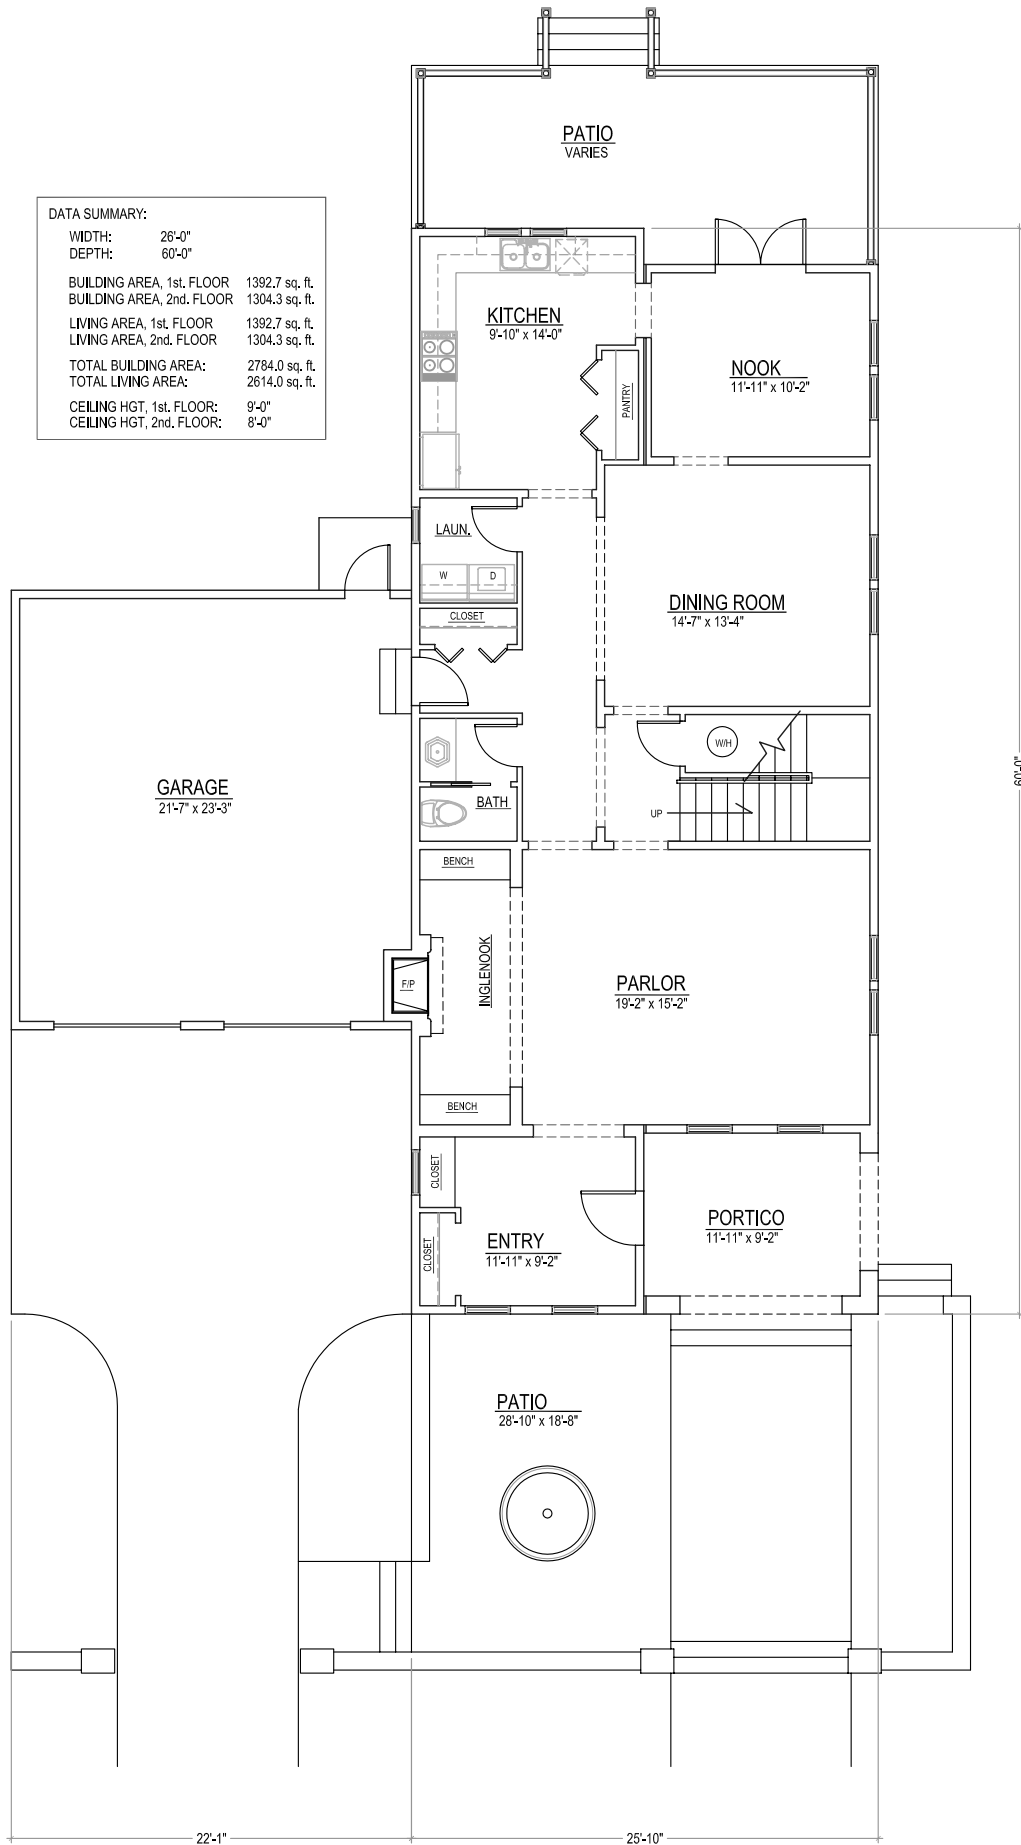

FIORENZA, FRONT ELEVATION

© 2005 GARNETT DESIGN GROUP

SCALE: 1/4 IN. = 1.0 FOOT

FIORENZA, LEFT ELEVATION, FACING

© 2005 GARNETT DESIGN GROUP

SCALE: 1/4 IN. = 10 FOOT

FIORENZA, REAR ELEVATION

© 2005 GARNETT DESIGN GROUP

SCALE: 1/4 IN. = 1.0 FOOT

FIORENZA, RIGHT ELEVATION, FACING

© 2005 GARNETT DESIGN GROUP

SCALE: 1/4 IN. = 1.0 FOOT

FIORENZA, FIRST FLOOR PLAN

FIORENZA, SECOND FLOOR PLAN