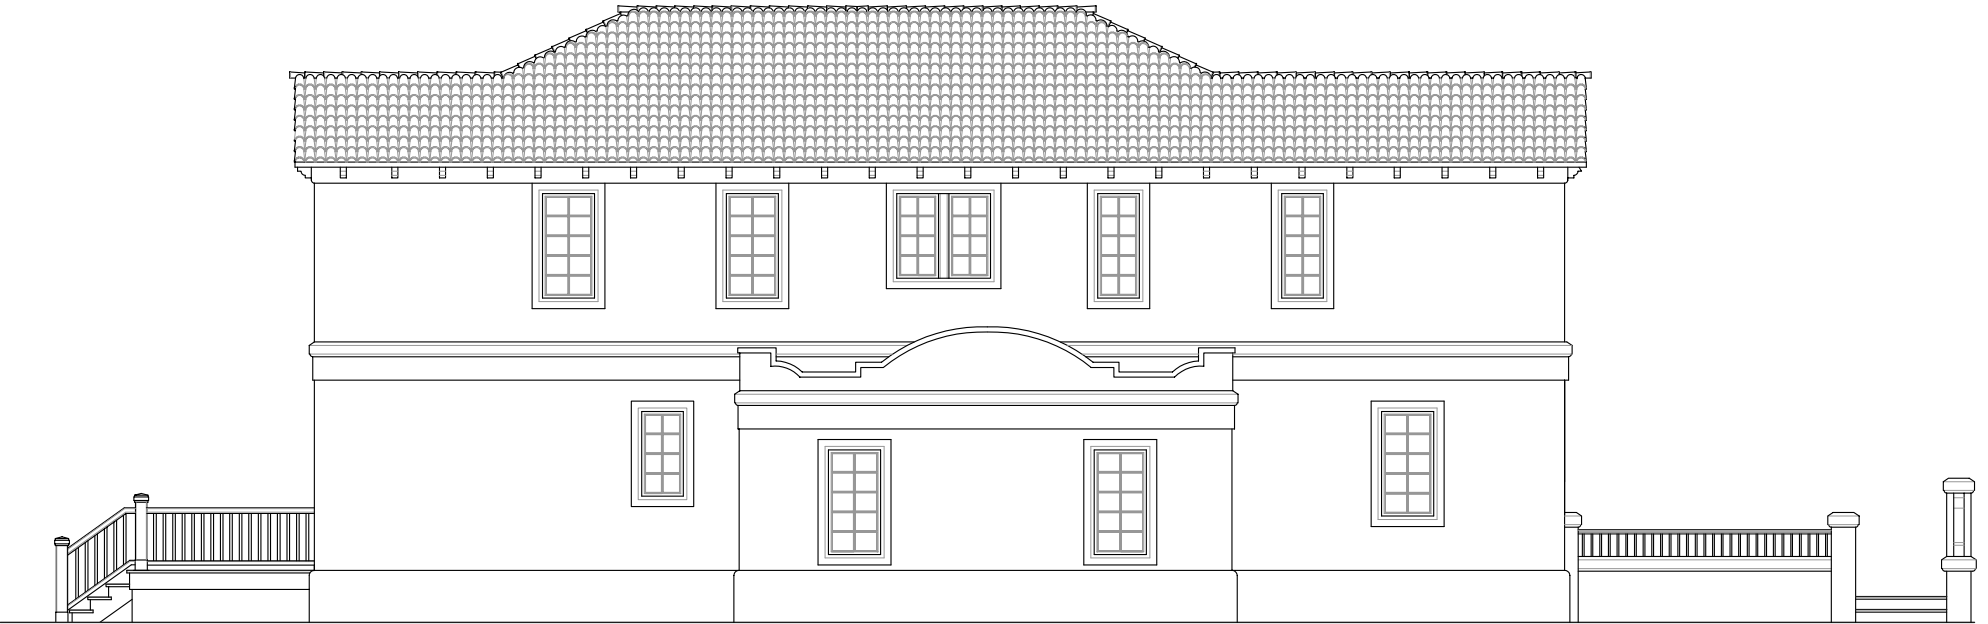

FIORENZA, FRONT ELEVATION

© 2005 GARNETT DESIGN GROUP

SCALE: 1/4 IN. = 1.0 FOOT

FIORENZA, LEFT ELEVATION, FACING

© 2005 GARNETT DESIGN GROUP

SCALE: 1/4 IN. = 10 FOOT

FIORENZA, REAR ELEVATION

© 2005 GARNETT DESIGN GROUP

SCALE: 1/4 IN. = 1.0 FOOT

FIORENZA, RIGHT ELEVATION, FACING

© 2005 GARNETT DESIGN GROUP

SCALE: 1/4 IN. = 1.0 FOOT

FIORENZA, FIRST FLOOR PLAN

FIORENZA, SECOND FLOOR PLAN