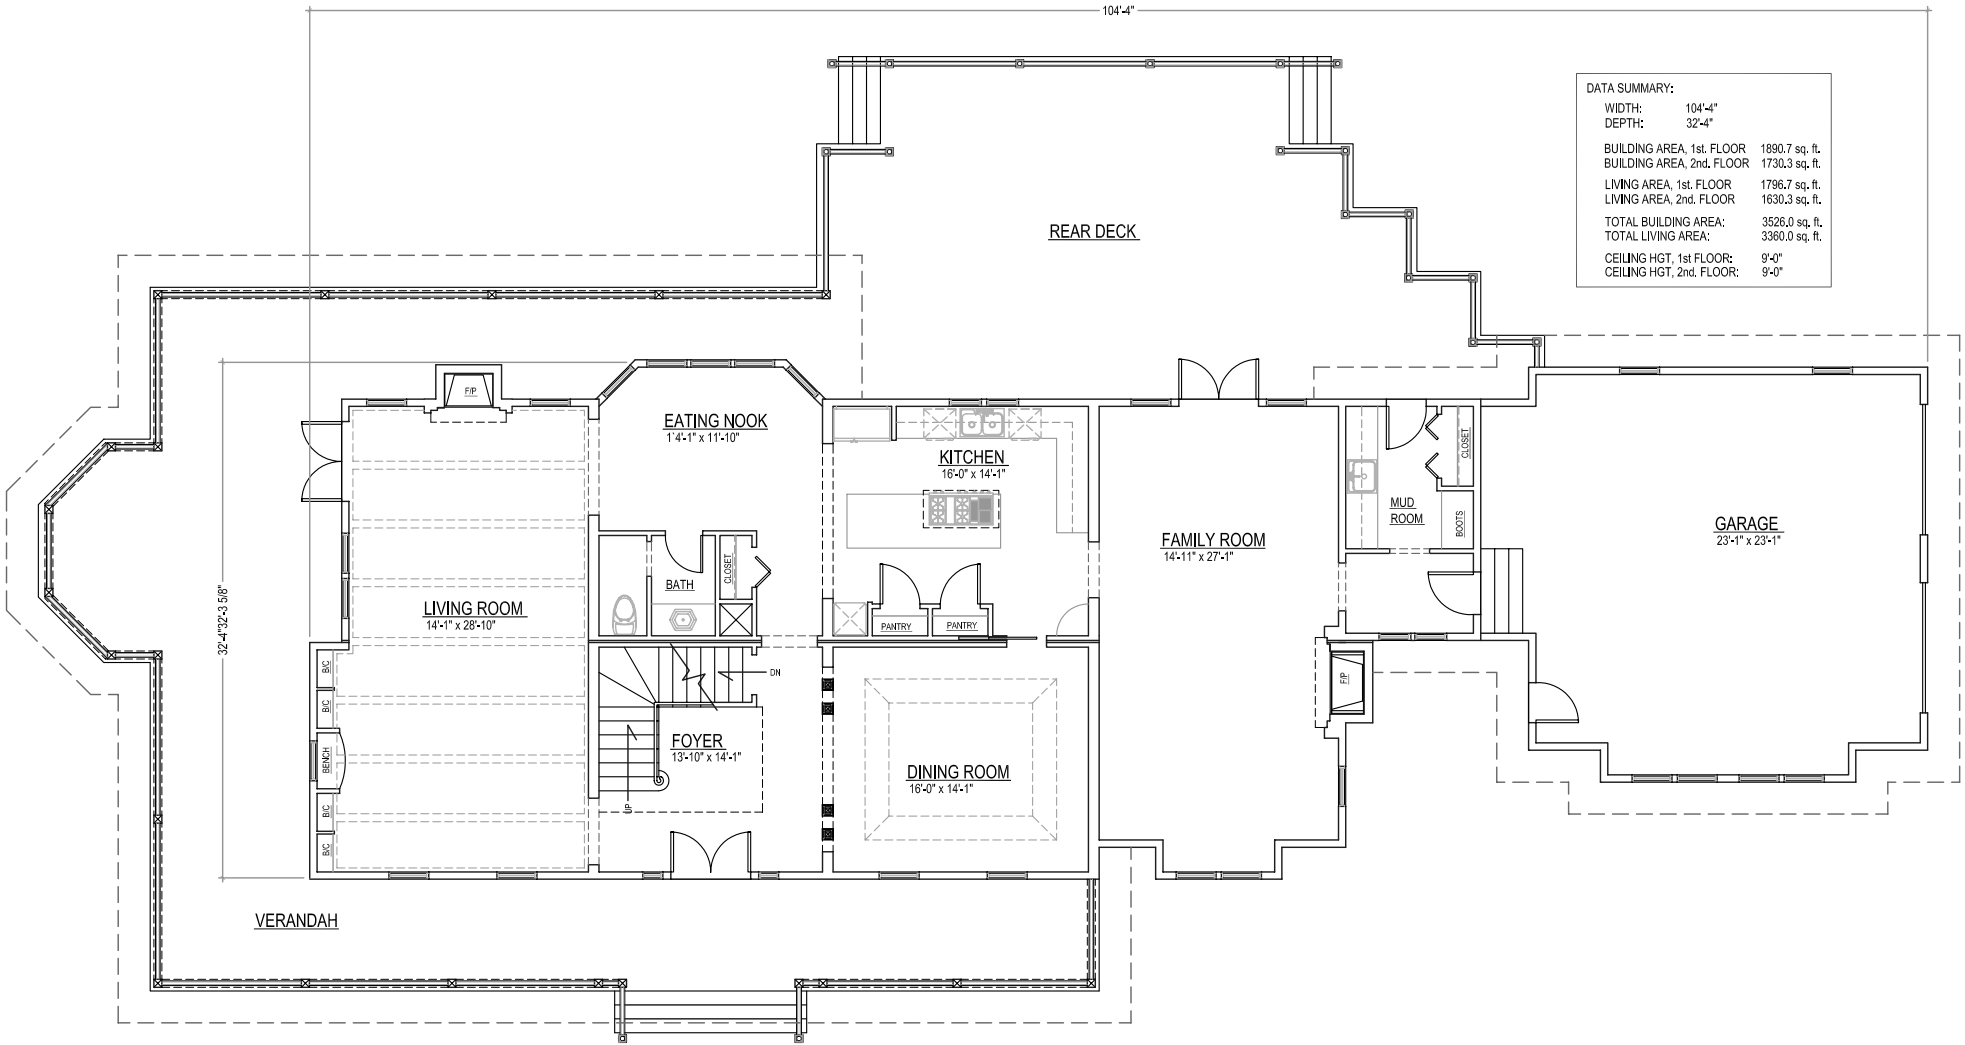

THE EASTLAKE, FRONT ELEVATION

© 2004 GARNETT DESIGN GROUP

SCALE: 1/4 IN. = 10 FOOT

THE EASTLAKE, REAR ELEVATION

© 2024 GARNETT DESIGN GROUP

SCALE: 1/4 IN. = 10 FOOT

THE EASTLAKE, LEFT ELEVATION, FACING

© 2004 GARNETT DESIGN GROUP

SCALE: 1/4 IN. = 1.0 FOOT

THE EASTLAKE, RIGHT ELEVATION, FACING

© 2004 GARNETT DESIGN GROUP

SCALE: 1/4 IN. = 1.0 FOOT

THE EASTLAKE, FIRST FLOOR PLAN

THE EASTLAKE, SECOND FLOOR PLAN

© 2004 GARNETT DESIGN GROUP

SCALE: 1/4 IN. = 10 FOOT