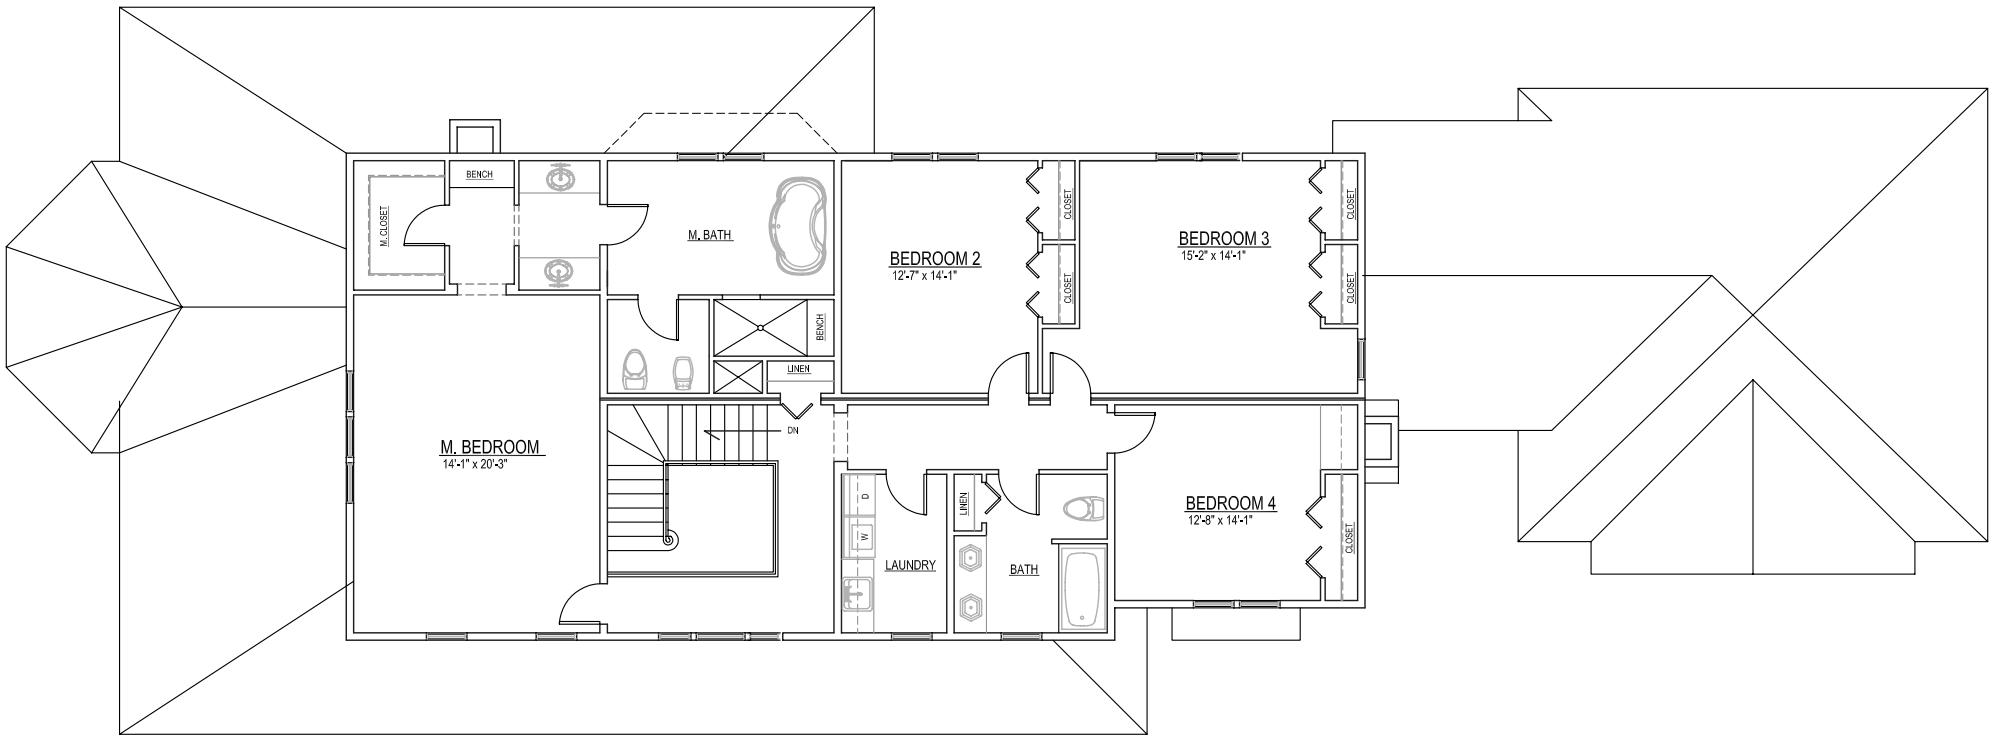

THE EASTLAKE, FRONT ELEVATION

© 2004 GARNETT DESIGN GROUP

SCALE: 1/4 IN. = 10 FOOT

THE EASTLAKE, REAR ELEVATION

© 2024 GARNETT DESIGN GROUP

SCALE: 1/4 IN. = 10 FOOT

THE EASTLAKE, LEFT ELEVATION, FACING

© 2004 GARNETT DESIGN GROUP

SCALE: 1/4 IN. = 1.0 FOOT

THE EASTLAKE, RIGHT ELEVATION, FACING

© 2004 GARNETT DESIGN GROUP

SCALE: 1/4 IN. = 1.0 FOOT

THE EASTLAKE, FIRST FLOOR PLAN

THE EASTLAKE, SECOND FLOOR PLAN

© 2004 GARNETT DESIGN GROUP

SCALE: 1/4 IN. = 10 FOOT