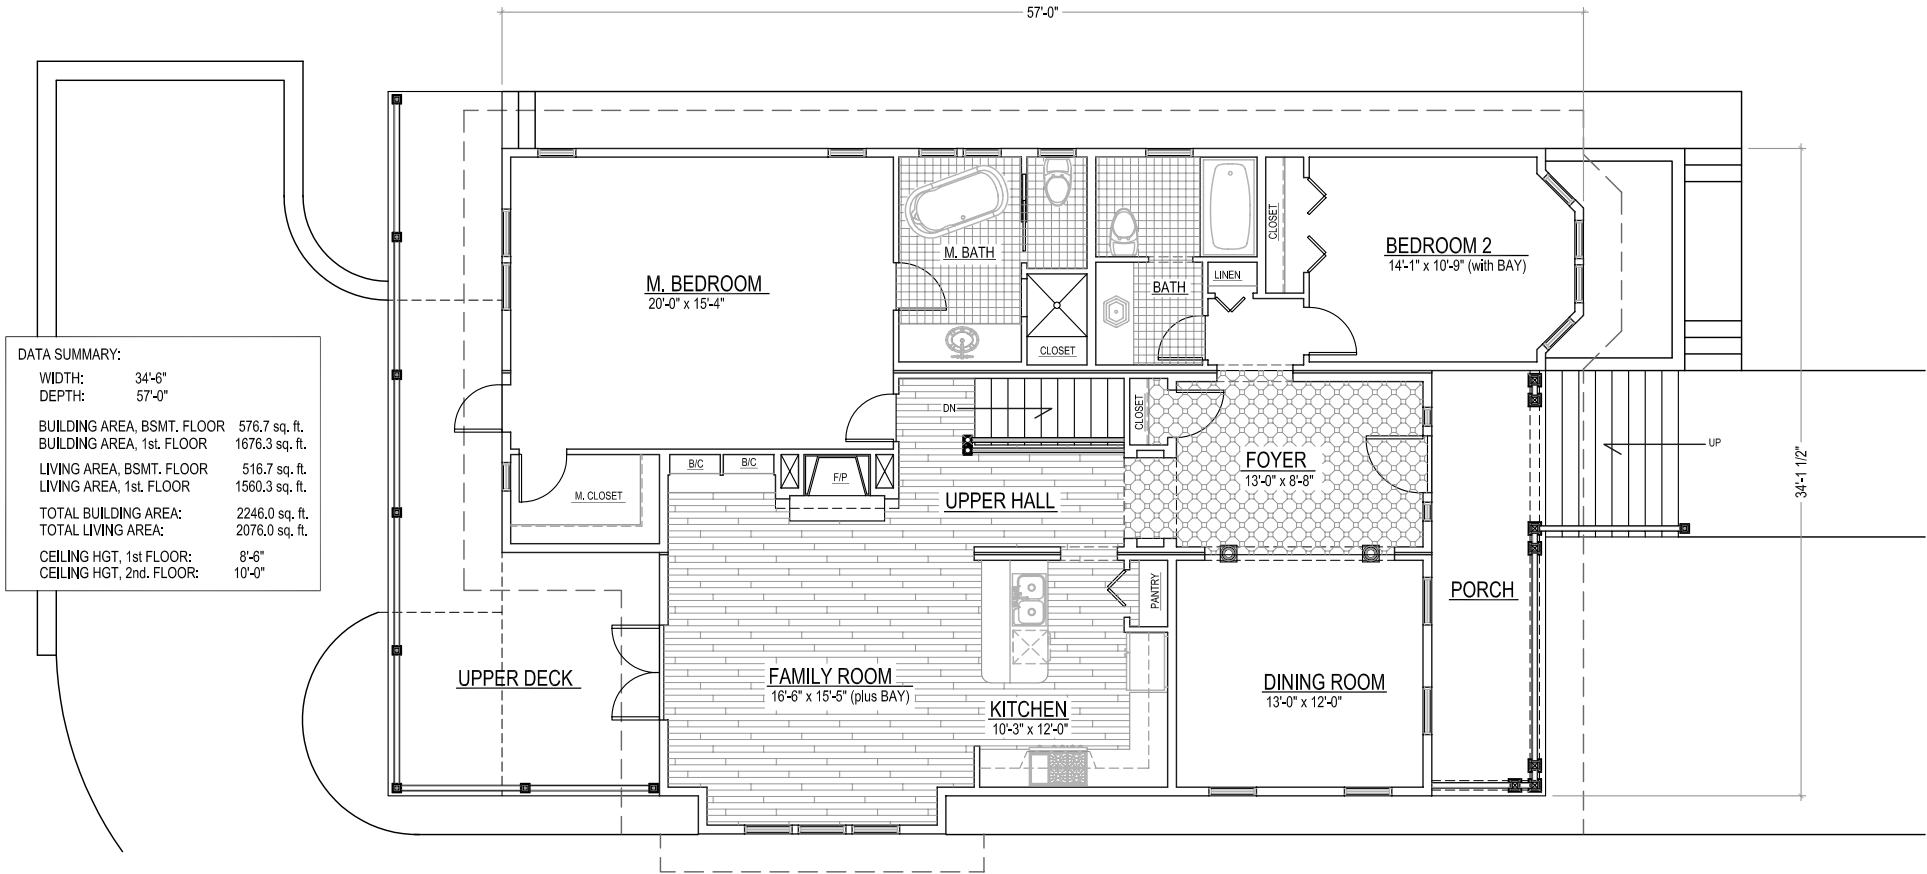

# CHELSEA, RIGHT ELEVATION, FACING

© 2004 GARNETT DESIGN GROUP

SCALE: 1/4 IN. = 1.0 FOOT

# CHELSEA, REAR ELEVATION

© 2004 GARNETT DESIGN GROUP

SCALE: 1/4 IN. = 1.0 FOOT

# CHELSEA, BASEMENT FLOOR PLAN

# CHELSEA, FIRST FLOOR PLAN