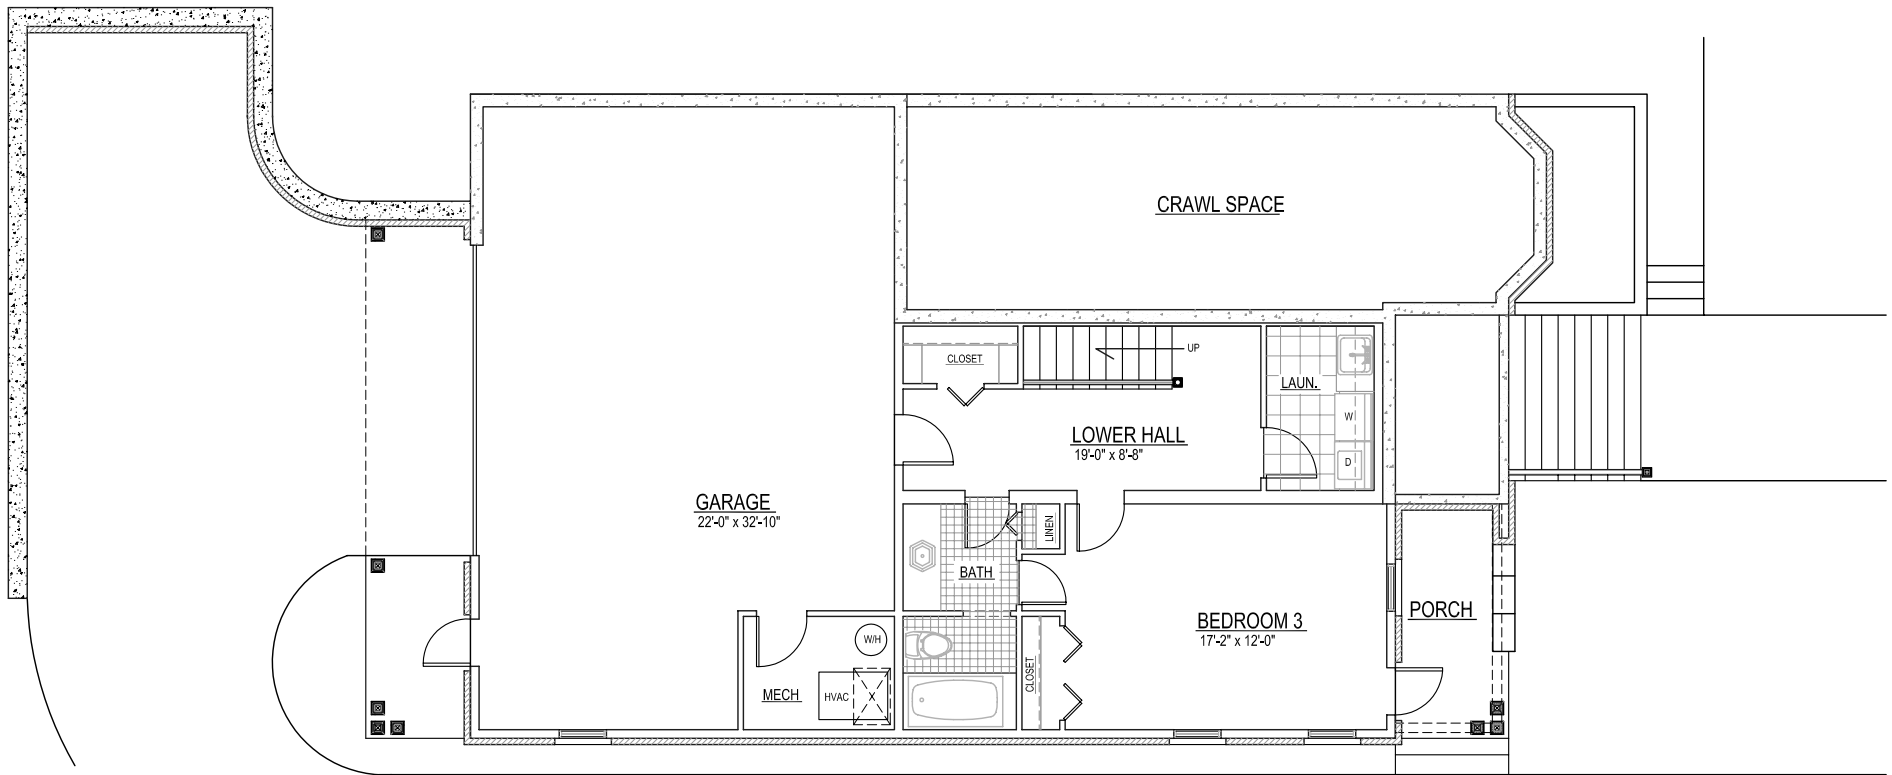

# CHELSEA, LEFT ELEVATION, FACING

© 2004 GARNETT DESIGN GROUP

SCALE: 1/4 IN. = 1.0 FOOT

# CHELSEA, RIGHT ELEVATION, FACING

© 2004 GARNETT DESIGN GROUP

SCALE: 1/4 IN. = 1.0 FOOT

# CHELSEA, REAR ELEVATION

© 2004 GARNETT DESIGN GROUP

SCALE: 1/4 IN. = 1.0 FOOT

# CHELSEA, BASEMENT FLOOR PLAN