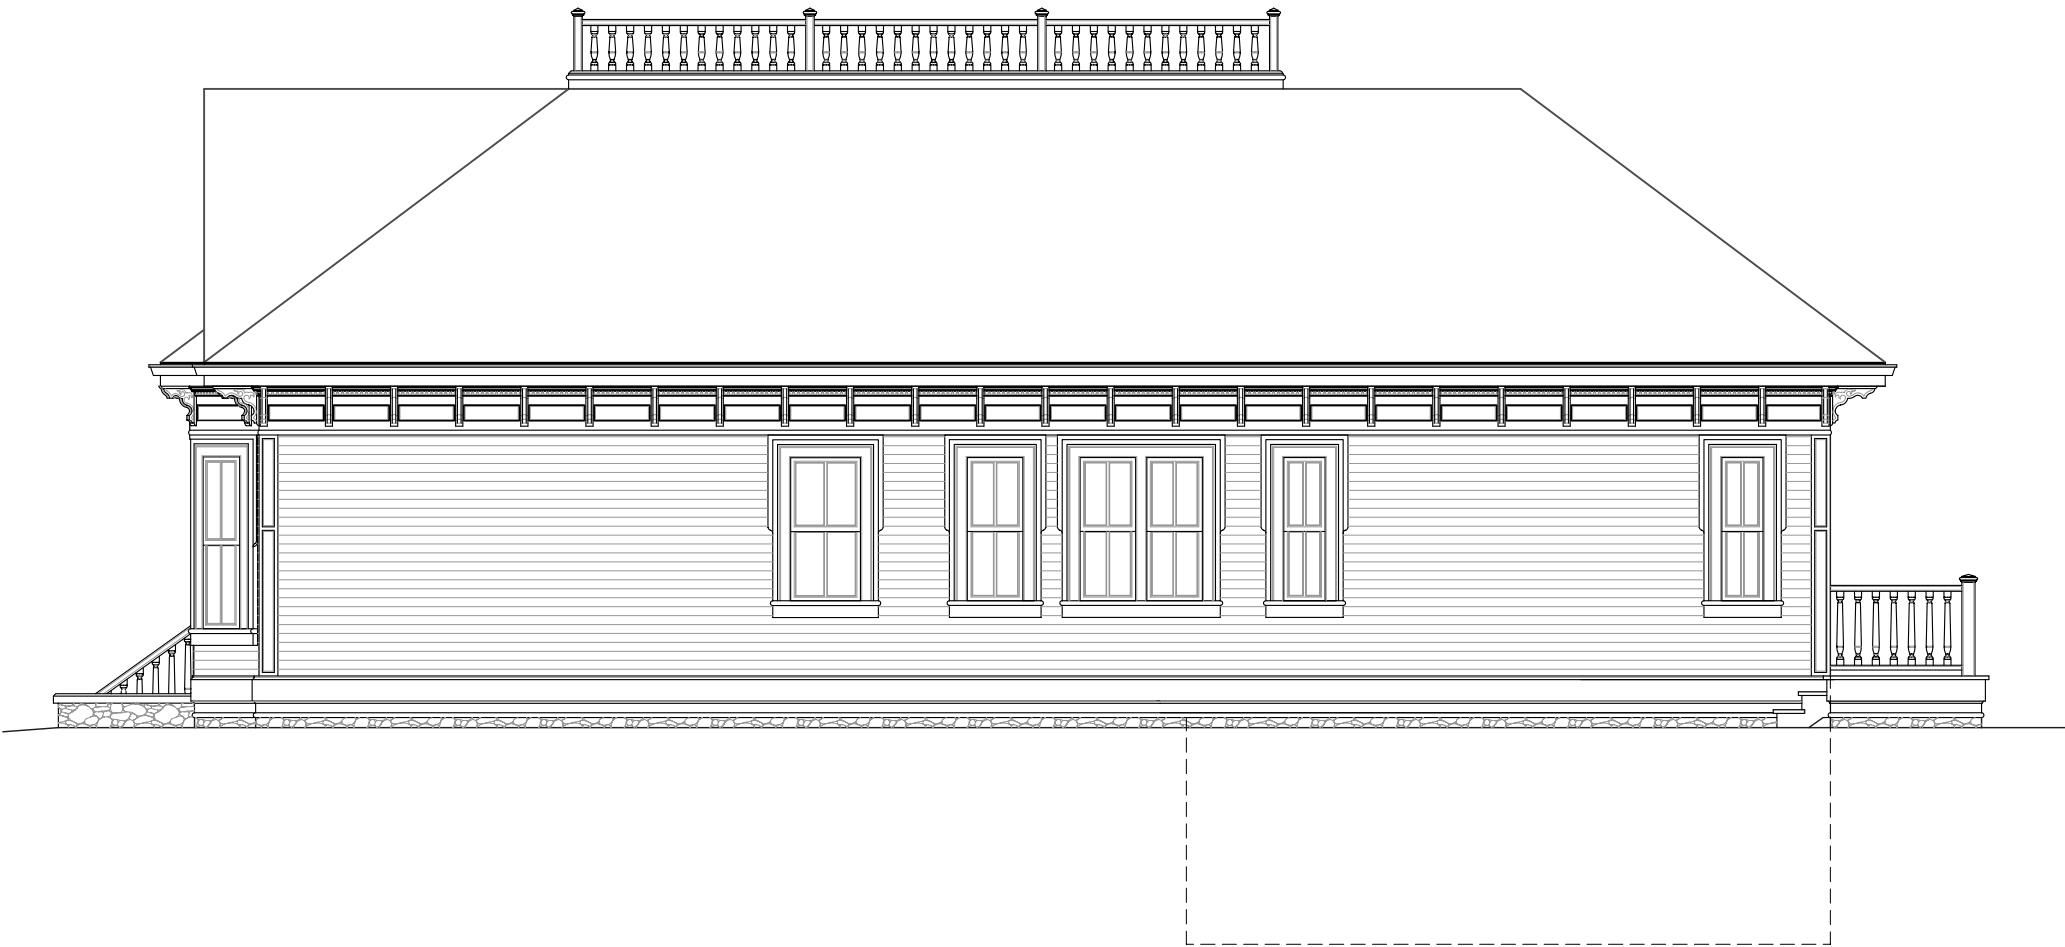

# CHELSEA, FRONT ELEVATION

© 2004 GARNETT DESIGN GROUP

SCALE: 1/4 IN. = 1.0 FOOT

# CHELSEA, LEFT ELEVATION, FACING

© 2004 GARNETT DESIGN GROUP

SCALE: 1/4 IN. = 1.0 FOOT

# CHELSEA, RIGHT ELEVATION, FACING

© 2004 GARNETT DESIGN GROUP

SCALE: 1/4 IN. = 1.0 FOOT

# CHELSEA, BASEMENT FLOOR PLAN