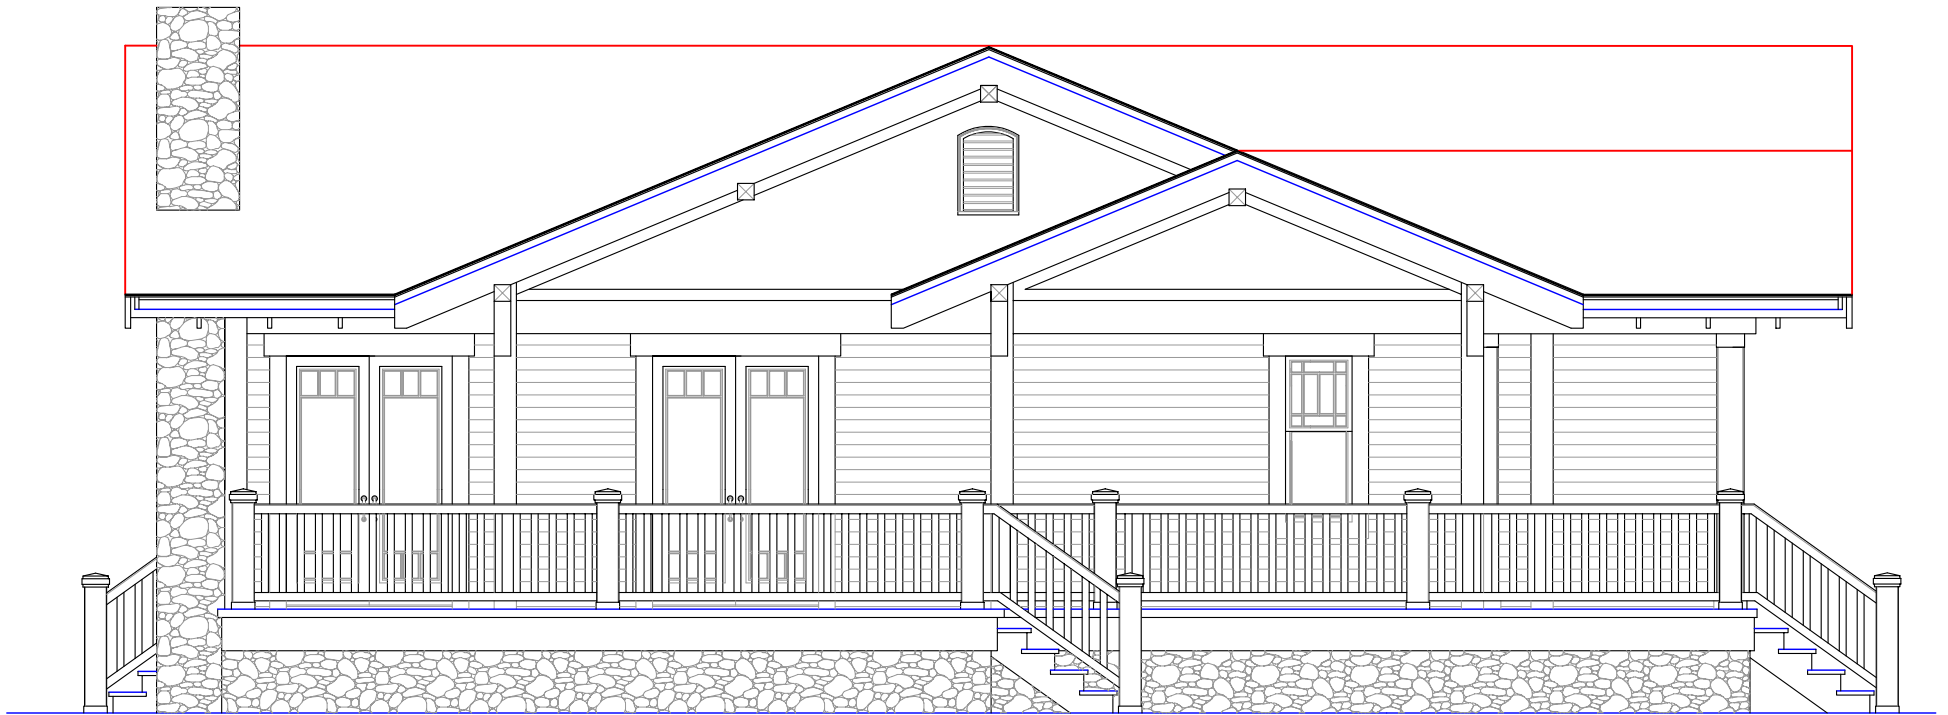

# THE CELESTA, FRONT ELEVATION

© 2004 GARNETT DESIGN GROUP

SCALE: 1/4 IN. = 1.0 FOOT

## THE CELESTA, REAR ELEVATION

© 2004 GARNETT DESIGN GROUP

SCALE: 1/4 IN. = 1.0 FOOT

## THE CELESTA, RIGHT ELEVATION, FACING

© 2004 GARNETT DESIGN GROUP

SCALE: 1/4 IN. = 10 FOOT

## THE CELESTA, LEFT ELEVATION, FACING

© 2004 GARNETT DESIGN GROUP

SCALE: 1/4 IN. = 10 FOOT