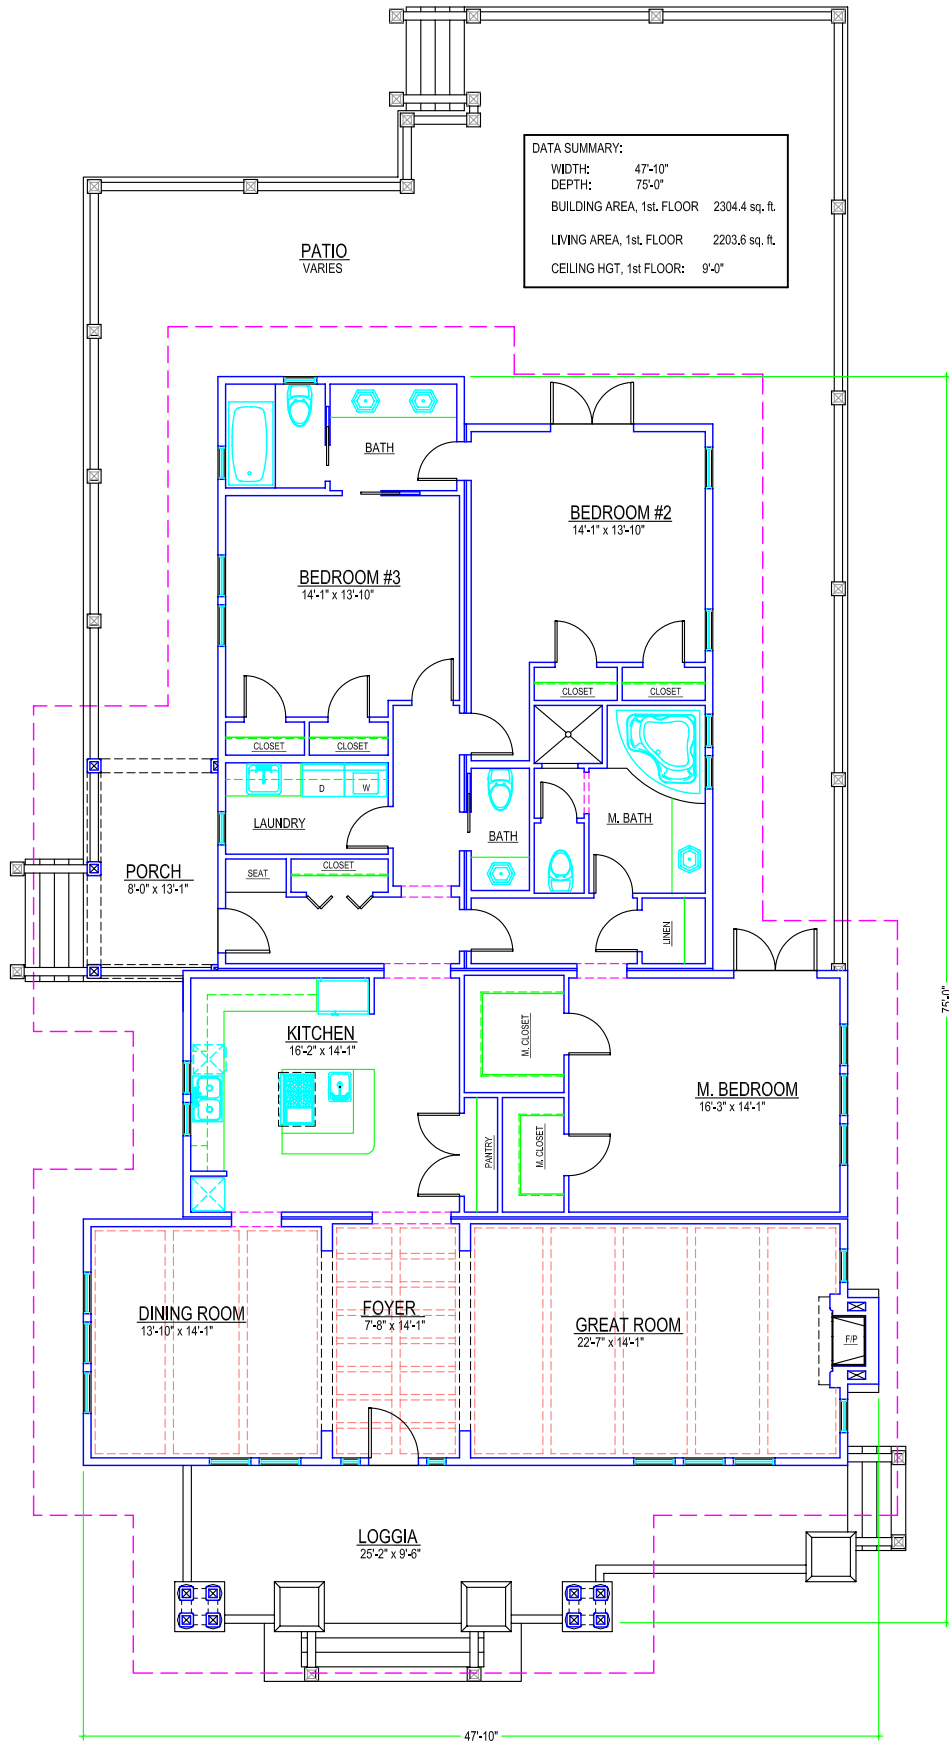

## THE CELESTA, REAR ELEVATION

© 2004 GARNETT DESIGN GROUP

SCALE: 1/4 IN. = 1.0 FOOT

## THE CELESTA, RIGHT ELEVATION, FACING

© 2004 GARNETT DESIGN GROUP

SCALE: 1/4 IN. = 10 FOOT

## THE CELESTA, LEFT ELEVATION, FACING

© 2004 GARNETT DESIGN GROUP

SCALE: 1/4 IN. = 10 FOOT

## THE CELESTA, FIRST FLOOR PLAN