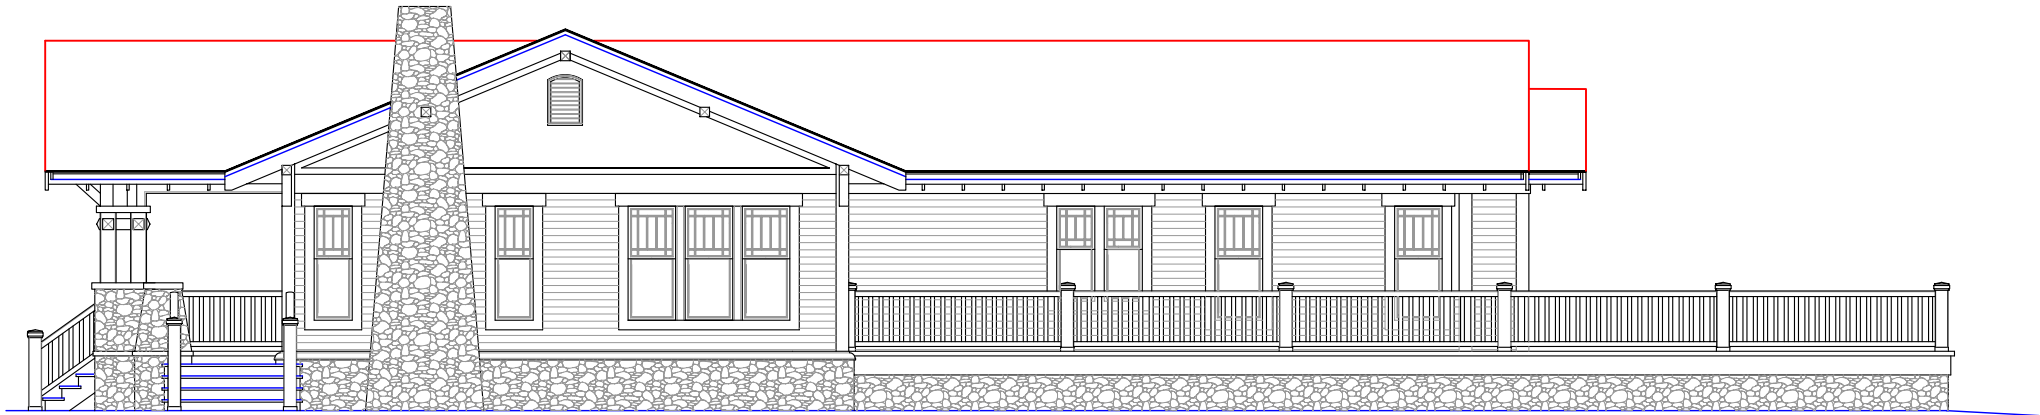

# THE CELESTA, FRONT ELEVATION

© 2004 GARNETT DESIGN GROUP

SCALE: 1/4 IN. = 1.0 FOOT

## THE CELESTA, REAR ELEVATION

© 2004 GARNETT DESIGN GROUP

SCALE: 1/4 IN. = 1.0 FOOT

## THE CELESTA, RIGHT ELEVATION, FACING

© 2004 GARNETT DESIGN GROUP

SCALE: 1/4 IN. = 10 FOOT

## THE CELESTA, LEFT ELEVATION, FACING

© 2004 GARNETT DESIGN GROUP

SCALE: 1/4 IN. = 10 FOOT