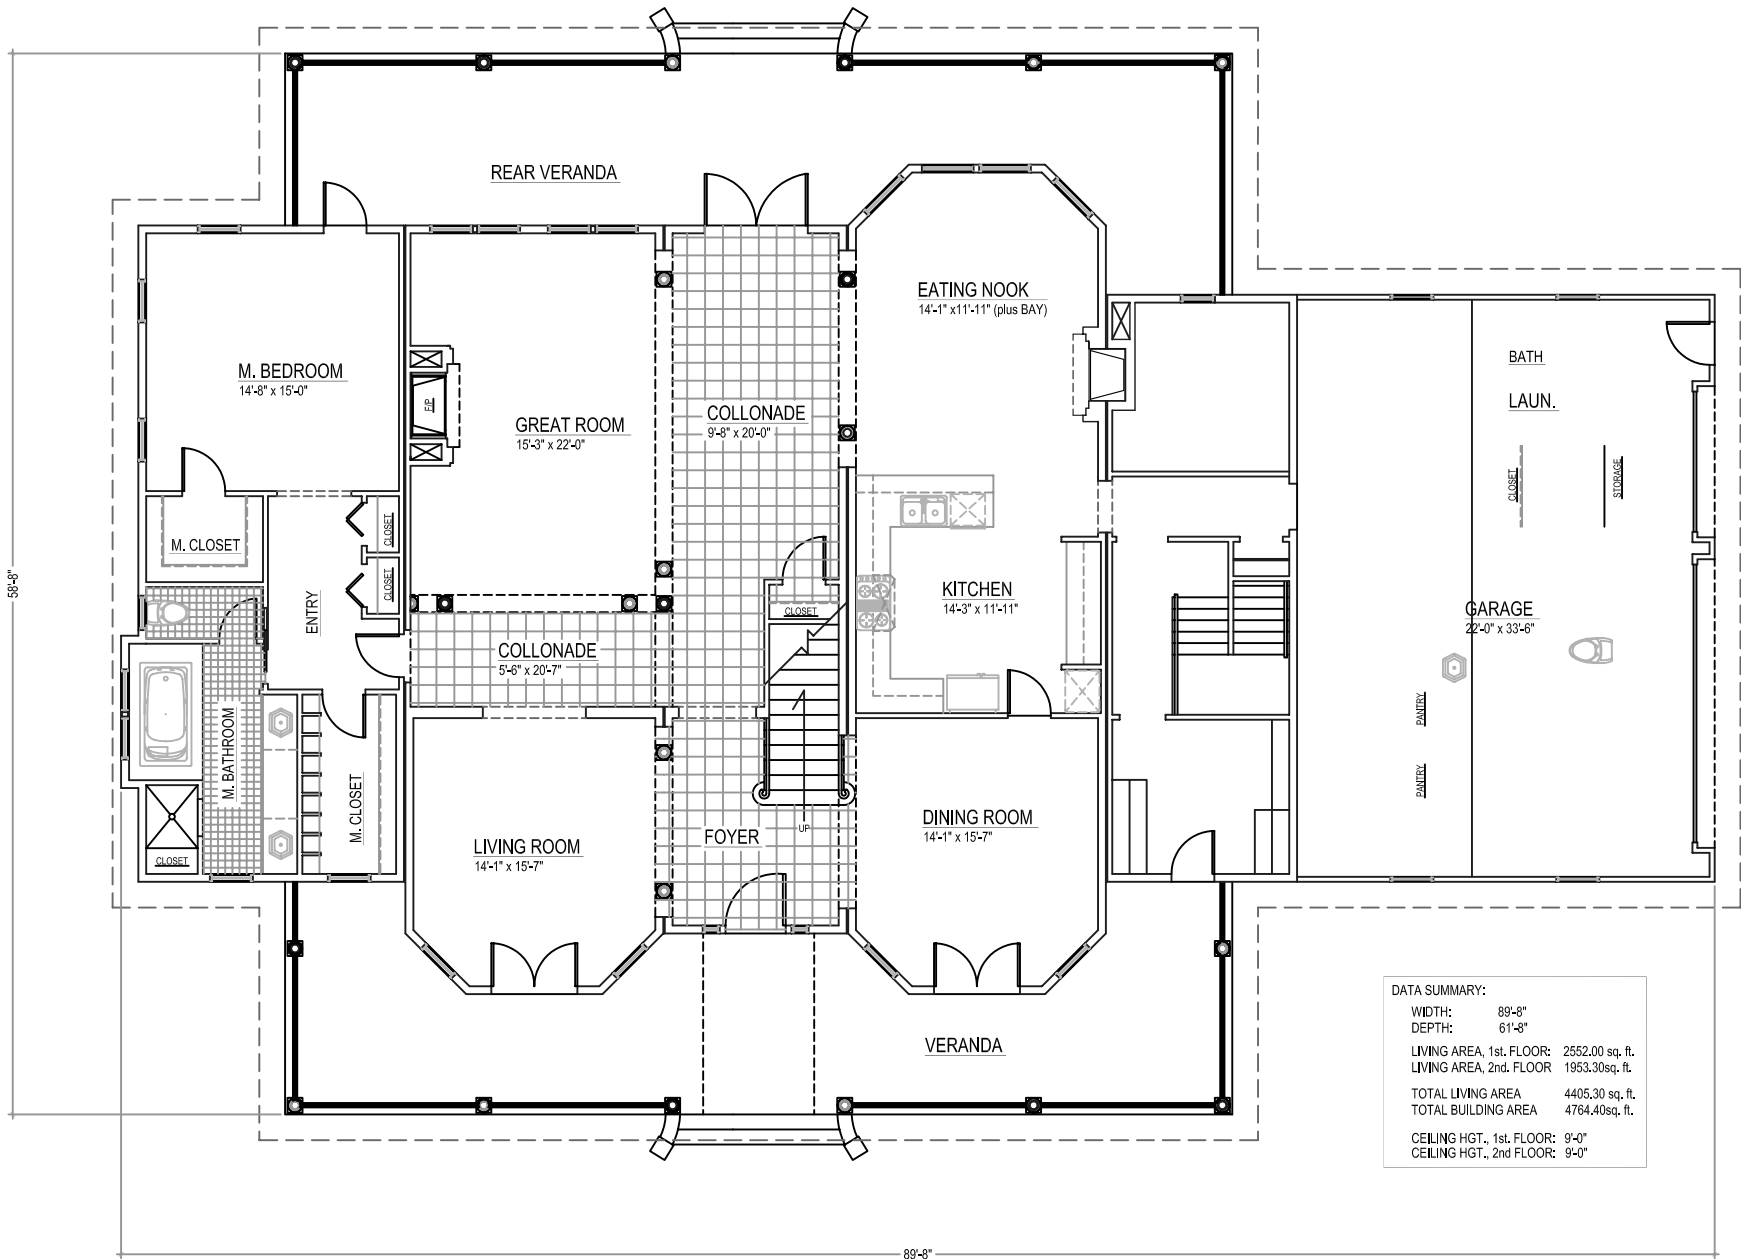

BUCKLIN FARM, FRONT ELEVATION

© 2004 GARNETT DESIGN GROUP

SCALE: 1/4 IN. = 10 FOOT

BUCKLIN FARM, LEFT ELEVATION, FACING

© 2004 GARNETT DESIGN GROUP

BUCKLIN FARM, RIGHT ELEVATION, FACING

© 2004 GARNETT DESIGN GROUP

SCALE: 1/4 IN. = 1.0 FOOT

BUCKLIN FARM, REAR ELEVATION

© 2004 GARNETT DESIGN GROUP

SCALE: 1/4 IN. = 10 FOOT

BUCKLIN FARM, FIRST FLOOR PLAN

BUCKLIN FARM, SECOND FLOOR PLAN