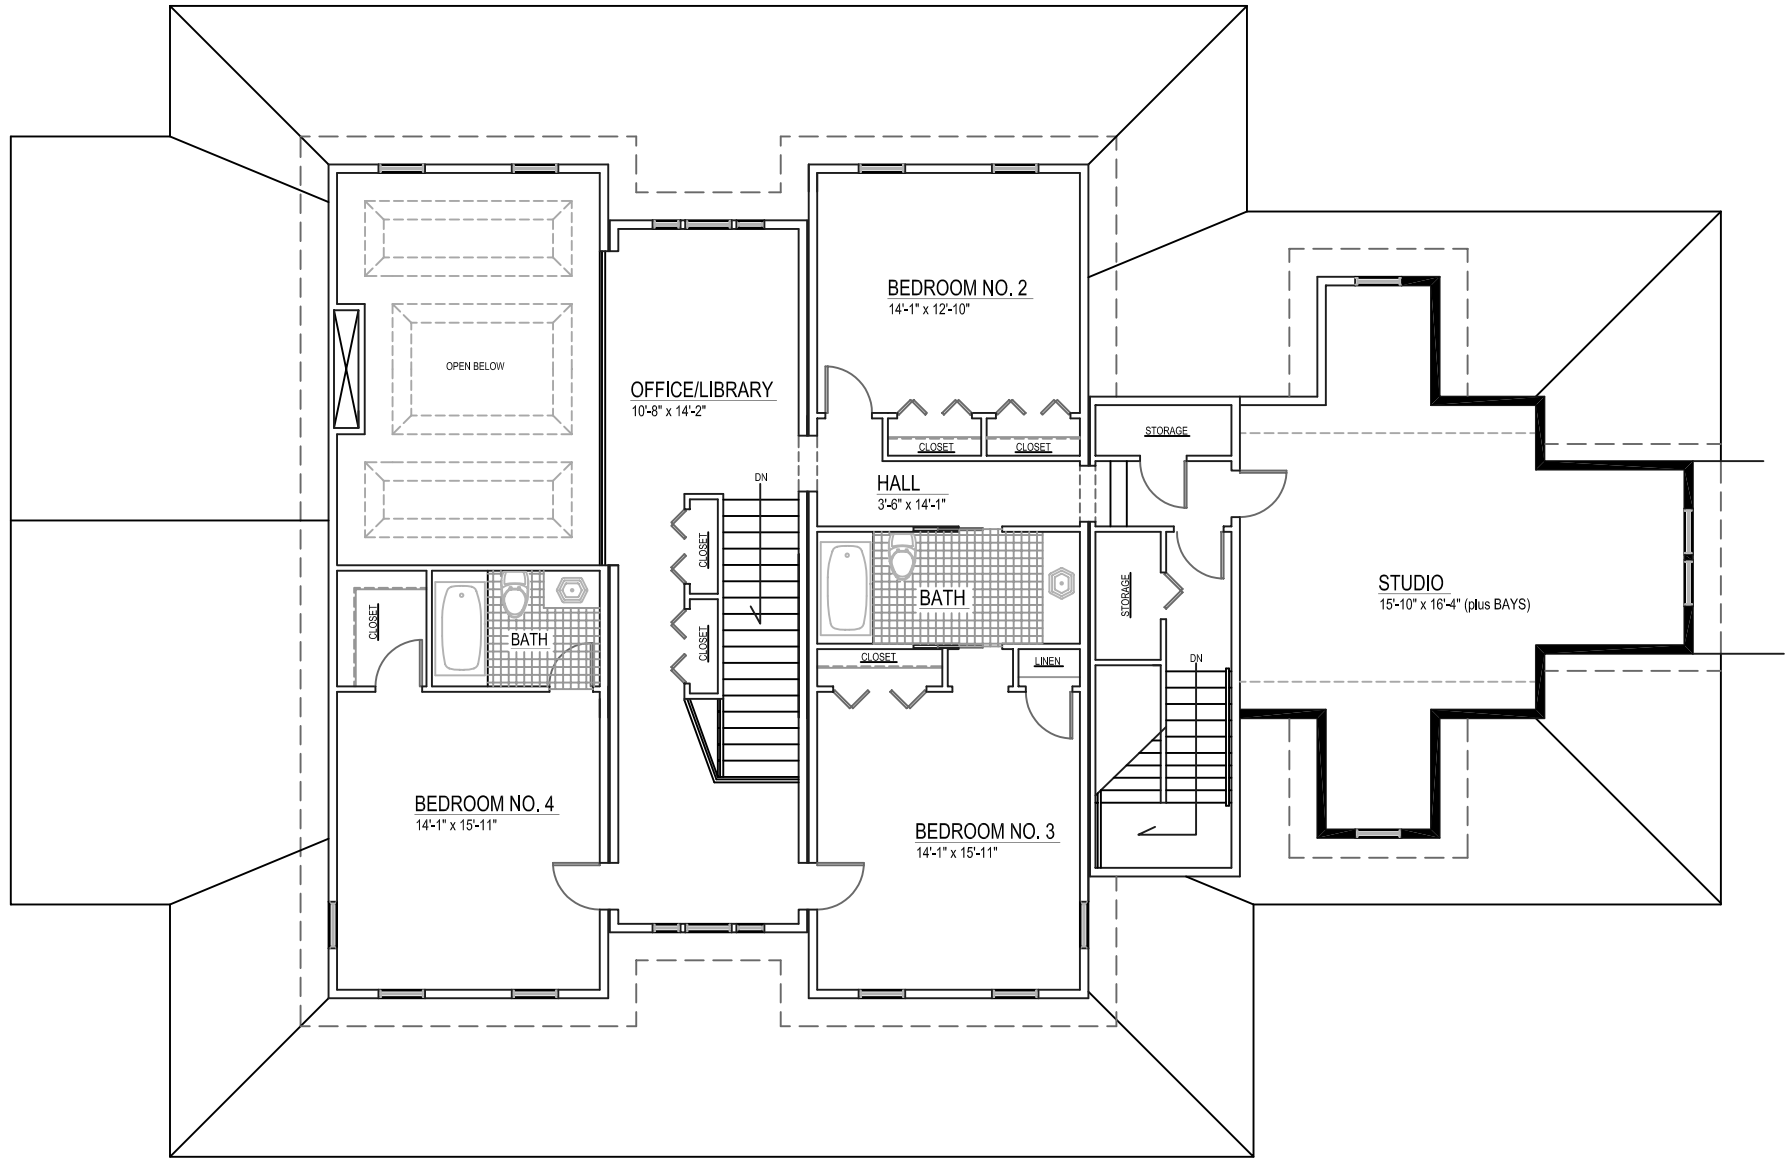

BUCKLIN FARM, FRONT ELEVATION

© 2004 GARNETT DESIGN GROUP

SCALE: 1/4 IN. = 10 FOOT

BUCKLIN FARM, LEFT ELEVATION, FACING

© 2004 GARNETT DESIGN GROUP

BUCKLIN FARM, RIGHT ELEVATION, FACING

© 2004 GARNETT DESIGN GROUP

SCALE: 1/4 IN. = 1.0 FOOT

BUCKLIN FARM, REAR ELEVATION

© 2004 GARNETT DESIGN GROUP

SCALE: 1/4 IN. = 10 FOOT

BUCKLIN FARM, FIRST FLOOR PLAN

BUCKLIN FARM, SECOND FLOOR PLAN