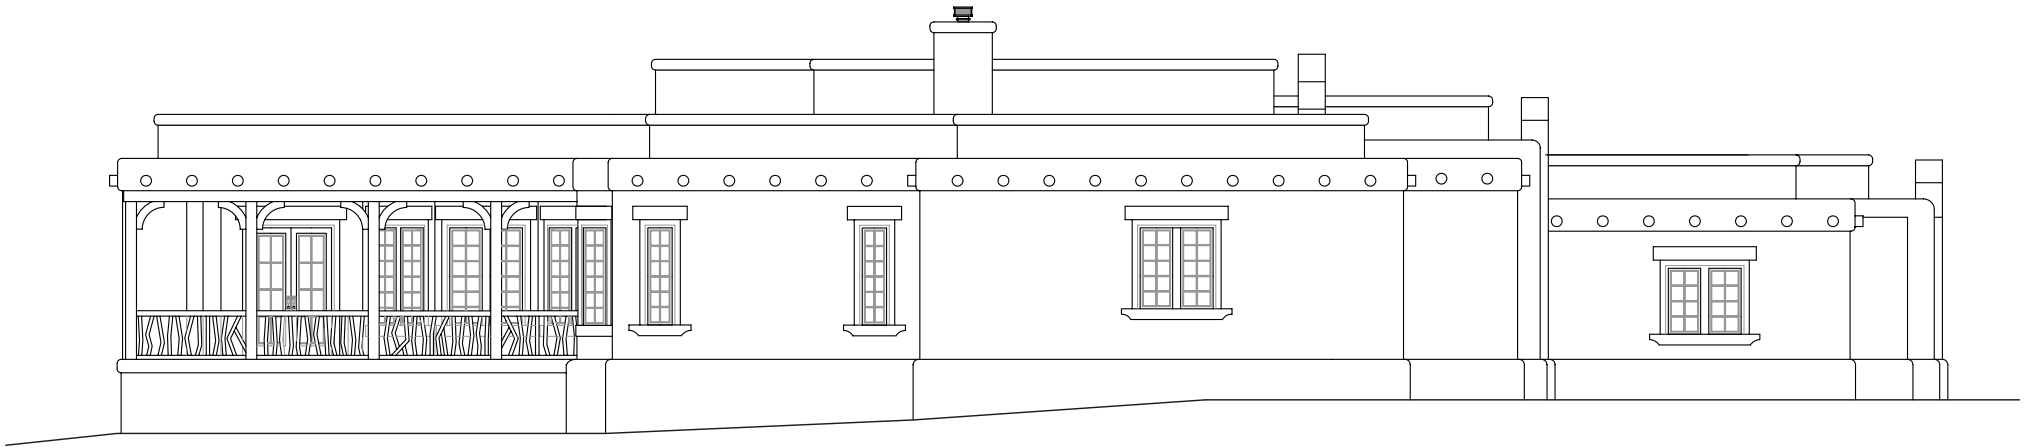

ACOMA, FRONT ELEVATION

© 2005 GARNETT DESIGN GROUP

SCALE: 1/4 IN. = 10 FOOT

ACOMA, LEFT ELEVATION, FACING

© 2005 GARNETT DESIGN GROUP

SCALE: 1/4 IN. = 10 FOOT

ACOMA, REAR ELEVATION

© 2008 GARNETT DESIGN GROUP

SCALE: 1/4 IN. = 10 FOOT

ACOMA, RIGHT ELEVATION, FACING

© 2005 GARNETT DESIGN GROUP

SCALE: 1/4 IN. = 10 FOOT