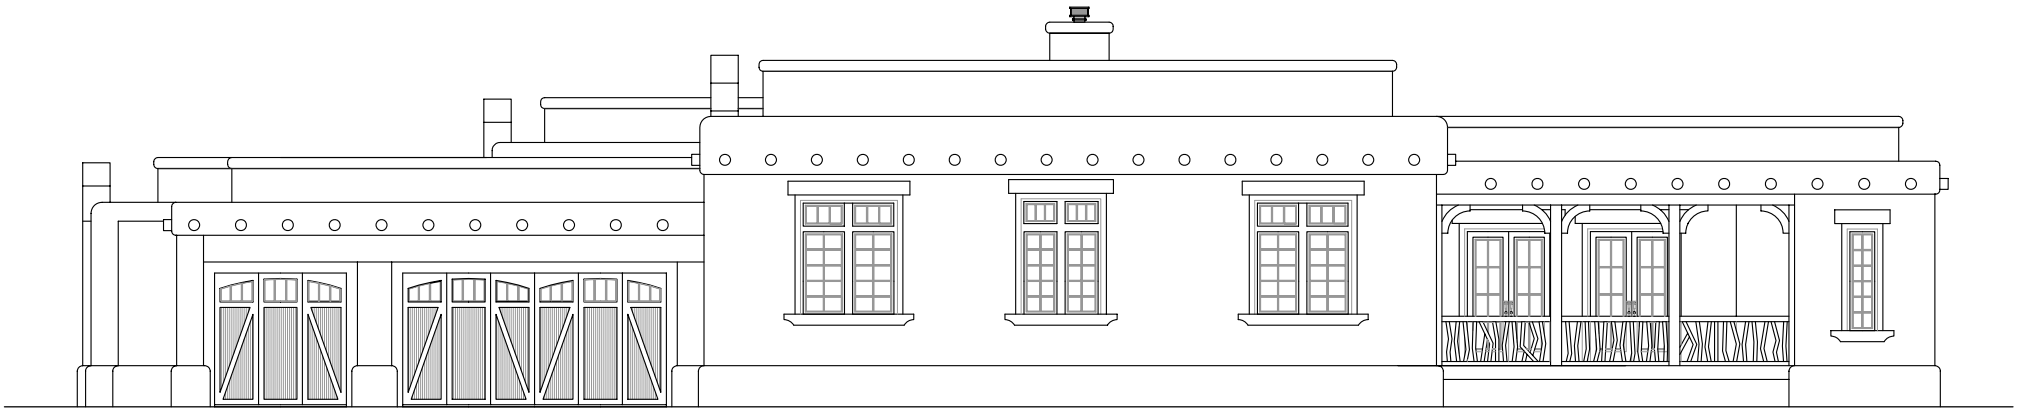

ACOMA, FRONT ELEVATION

© 2005 GARNETT DESIGN GROUP

SCALE: 1/4 IN. = 10 FOOT

ACOMA, LEFT ELEVATION, FACING

© 2005 GARNETT DESIGN GROUP

SCALE: 1/4 IN. = 10 FOOT

ACOMA, REAR ELEVATION

© 2008 GARNETT DESIGN GROUP

SCALE: 1/4 IN. = 10 FOOT

ACOMA, RIGHT ELEVATION, FACING

© 2005 GARNETT DESIGN GROUP

SCALE: 1/4 IN. = 10 FOOT